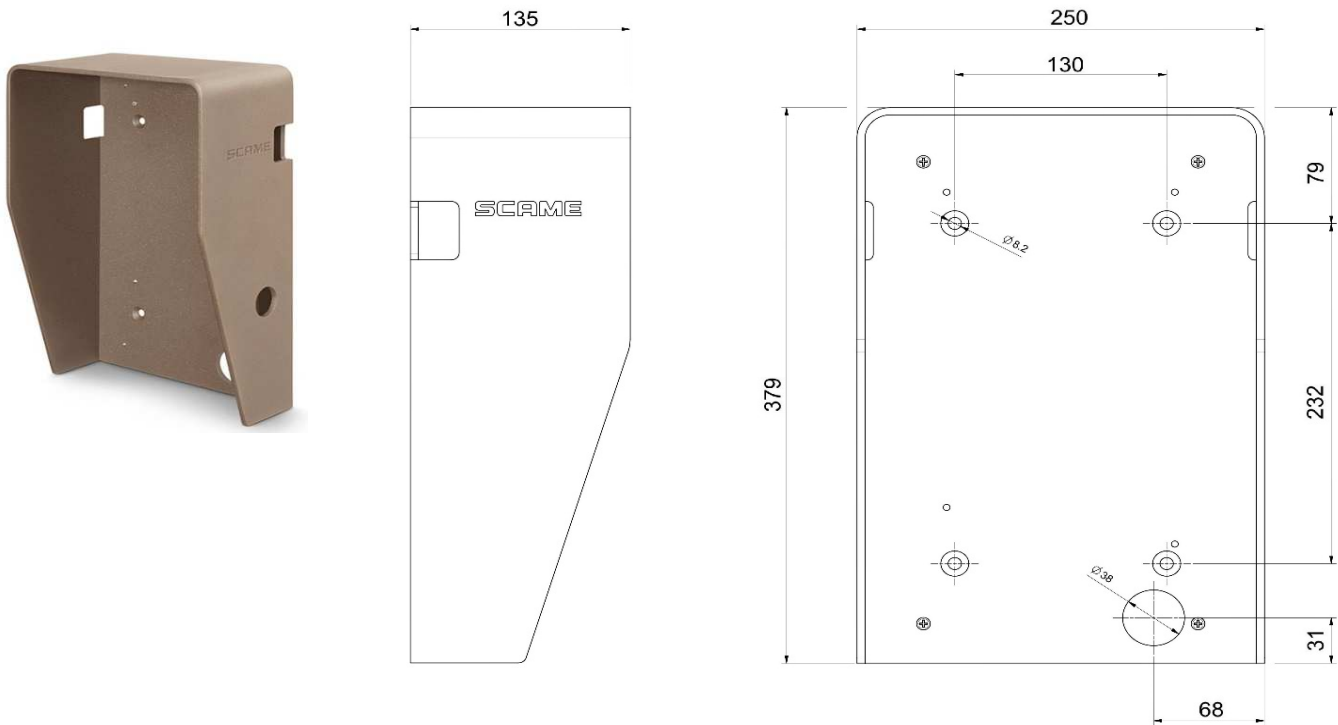

### 208.AP24

Wall mounting fixing plate in powder painted aluminum bronze color for Wall Box BE-W

### 208.AP25

2 Pole fixing accessories in galvanized steel for Wall Box BE-W