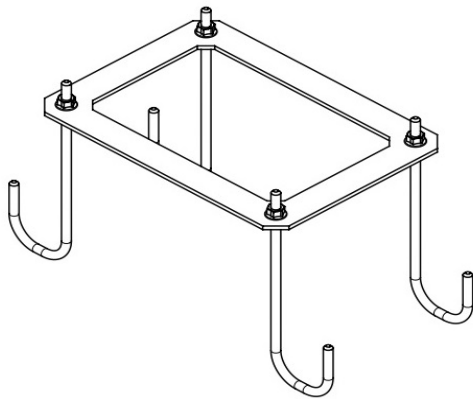

208.AP23

fixing plate in galvanized steel
For pillar (CA, CB, BE-A, BE-B)

208.AP41

Cable holder wall mounting in anthracite technopolymer
for single tethered Wall Box (BE-W)