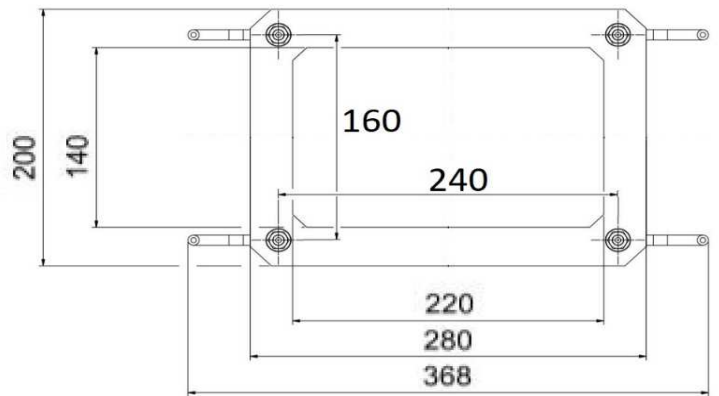

208.AP23

fixing plate in galvanized steel
For pillar (CA, CB, BE-A, BE-B)

208.AP41

Cable holder wall mounting in anthracite technopolymer
for single tethered Wall Box (BE-W)