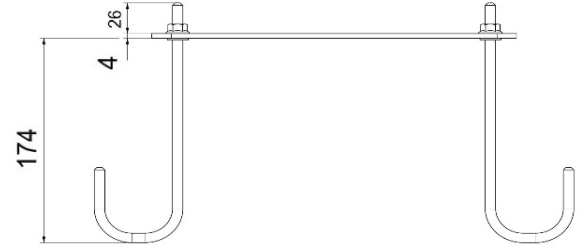

208.AP23

fixing plate in galvanized steel
For pillar (CA, CB, BE-A, BE-B)

208.AP41

Cable holder wall mounting in anthracite technopolymer
for single tethered Wall Box (BE-W)