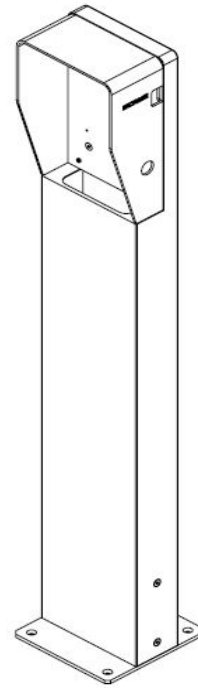

208.AP42 KIT CONSISTING OF: 208.AP13 - 208.AP15 - 208.AP24

**Do not use with tethered versions

**Wall Box not included

208.AP13

Single pedestal mounting pole in powder painted galvanized steel bronze color for Wall Box BE-W

208.AP15

Base for direct fixing in powder painted galvanized steel bronze / steel color for Wall Box BE-W pedestal mounting pole

208.AP24

Wall mounting fixing plate in powder painted aluminum bronze color for Wall Box BE-W