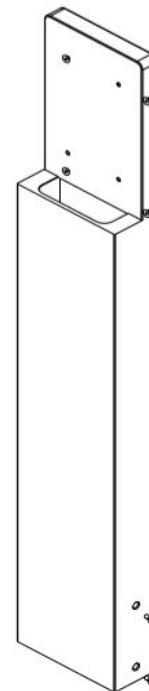

208.AP42 KIT CONSISTING OF: 208.AP13 - 208.AP15 - 208.AP24

**Do not use with tethered versions

**Wall Box not included

208.AP13

Single pedestal mounting pole in powder painted galvanized steel bronze color for Wall Box BE-W

208.AP15

Base for direct fixing in powder painted galvanized steel bronze / steel color for Wall Box BE-W pedestal mounting pole

208.AP24

Wall mounting fixing plate in powder painted aluminum bronze color for Wall Box BE-W