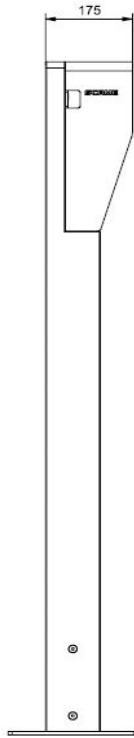

208.AP42 KIT CONSISTING OF: 208.AP13 - 208.AP15 - 208.AP24

**Do not use with tethered versions

**Wall Box not included

208.AP13

Single pedestal mounting pole in powder painted galvanized steel bronze color for Wall Box BE-W

208.AP15

Base for direct fixing in powder painted galvanized steel bronze / steel color for Wall Box BE-W pedestal mounting pole

208.AP24

Wall mounting fixing plate in powder painted aluminum bronze color for Wall Box BE-W