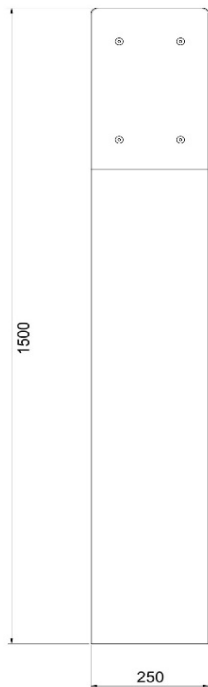

208.AP42 KIT CONSISTING OF: 208.AP13 - 208.AP15 - 208.AP24

**Do not use with tethered versions

**Wall Box not included

208.AP13

Single pedestal mounting pole in powder painted galvanized steel bronze color for Wall Box BE-W

208.AP15

Base for direct fixing in powder painted galvanized steel bronze / steel color for Wall Box BE-W pedestal mounting pole

208.AP24

Wall mounting fixing plate in powder painted aluminum bronze color for Wall Box BE-W