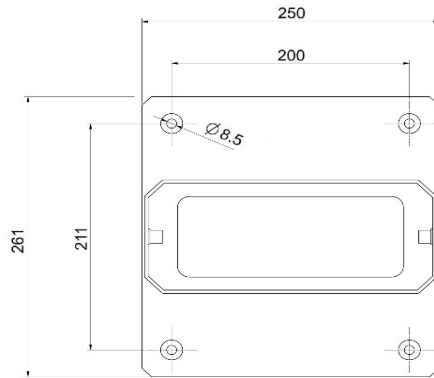

208.AP42 KIT CONSISTING OF: 208.AP13 - 208.AP15 - 208.AP24

**Do not use with tethered versions

**Wall Box not included

208.AP13

Single pedestal mounting pole in powder painted galvanized steel bronze color for Wall Box BE-W

208.AP15

Base for direct fixing in powder painted galvanized steel bronze / steel color for Wall Box BE-W pedestal mounting pole

208.AP24

Wall mounting fixing plate in powder painted aluminum bronze color for Wall Box BE-W