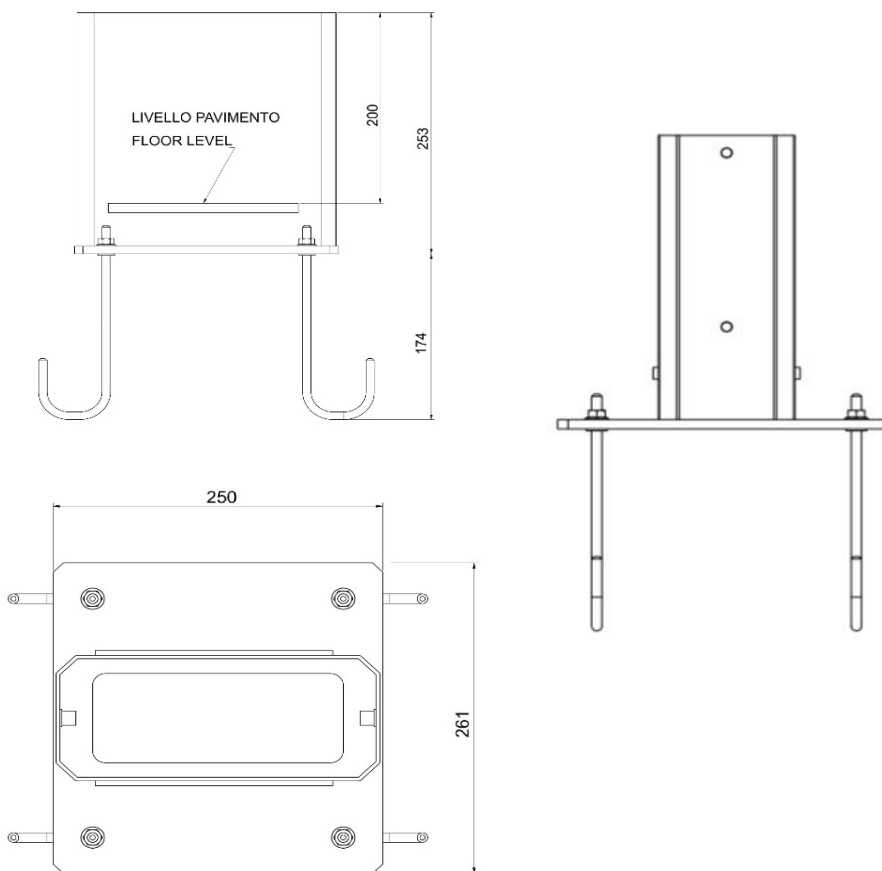

208.AP43 KIT CONSISTING OF: 208.AP13 - 208.AP16 - 208.AP24

**Do not use with tethered versions

**Wall Box not included

208.AP13

Single pedestal mounting pole in powder painted galvanized steel bronze color for Wall Box BE-W

208.AP16

Base for anchor fixing in powder painted galvanized steel bronze color for Wall Box BE-W pedestal mounting pole

208.AP24

Wall mounting fixing plate in powder painted aluminum bronze color for Wall Box BE-W