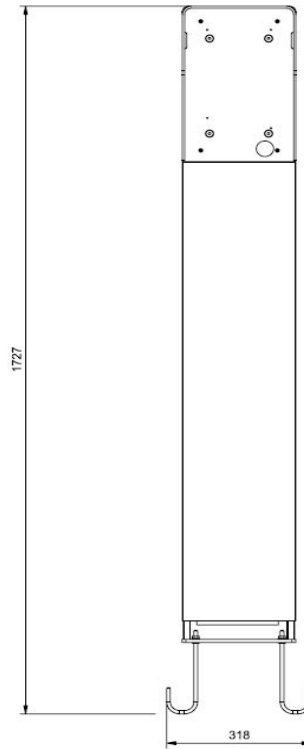

208.AP43 KIT CONSISTING OF: 208.AP13 - 208.AP16 - 208.AP24

**Do not use with tethered versions

**Wall Box not included

208.AP13

Single pedestal mounting pole in powder painted galvanized steel bronze color for Wall Box BE-W

208.AP16

Base for anchor fixing in powder painted galvanized steel bronze color for Wall Box BE-W pedestal mounting pole

208.AP24

Wall mounting fixing plate in powder painted aluminum bronze color for Wall Box BE-W