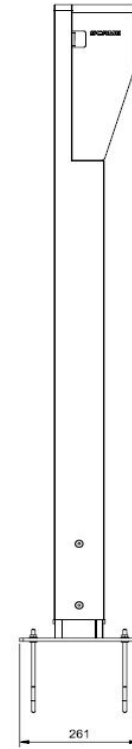

208.AP43 KIT CONSISTING OF: 208.AP13 - 208.AP16 - 208.AP24

**Do not use with tethered versions

**Wall Box not included

208.AP13

Single pedestal mounting pole in powder painted galvanized steel bronze color for Wall Box BE-W

208.AP16

Base for anchor fixing in powder painted galvanized steel bronze color for Wall Box BE-W pedestal mounting pole

208.AP24

Wall mounting fixing plate in powder painted aluminum bronze color for Wall Box BE-W