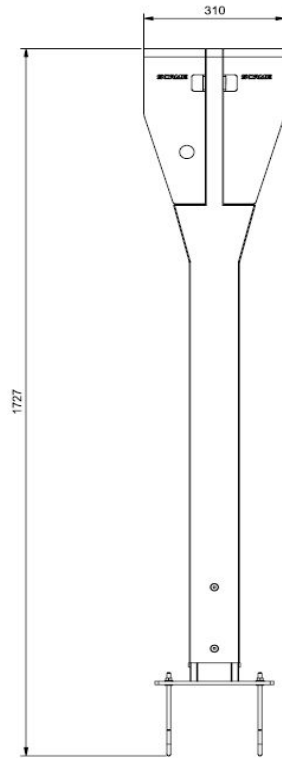

208.AP45 KIT CONSISTING OF: 208.AP14 - 208.AP16 - 208.AP24

**Do not use with tethered versions

**Wall Boxes not included

208.AP14

Dual pedestal mounting pole in powder painted galvanized steel bronze color for Wall Box BE-W

208.AP16

Base for anchor fixing in powder painted galvanized steel bronze color for Wall Box BE-W pedestal mounting pole

208.AP24

Wall mounting fixing plate in powder painted aluminum bronze color for Wall Box BE-W (two pieces)