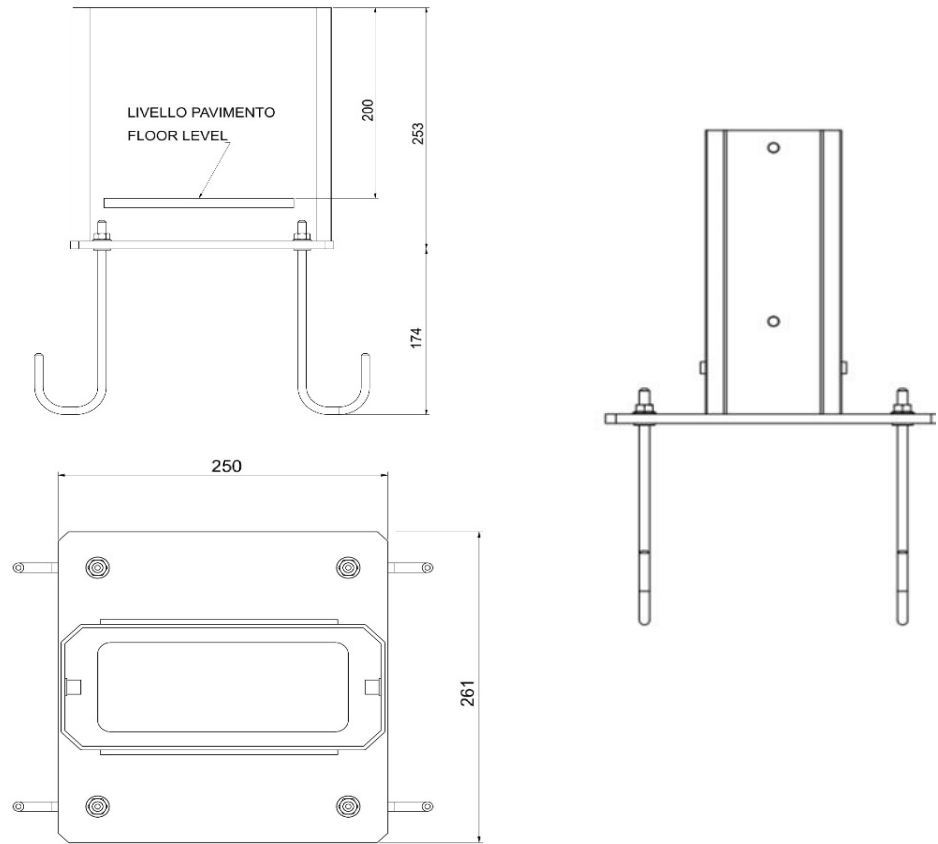

208.AP45 KIT CONSISTING OF: 208.AP14 - 208.AP16 - 208.AP24

**Do not use with tethered versions

**Wall Boxes not included

208.AP14

Dual pedestal mounting pole in powder painted galvanized steel bronze color for Wall Box BE-W

208.AP16

Base for anchor fixing in powder painted galvanized steel bronze color for Wall Box BE-W pedestal mounting pole

208.AP24

Wall mounting fixing plate in powder painted aluminum bronze color for Wall Box BE-W (two pieces)