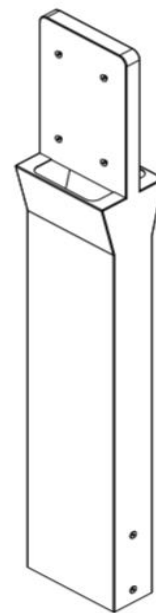

208.AP45 KIT CONSISTING OF: 208.AP14 - 208.AP16 - 208.AP24

**Do not use with tethered versions

**Wall Boxes not included

208.AP14

Dual pedestal mounting pole in powder painted galvanized steel bronze color for Wall Box BE-W

208.AP16

Base for anchor fixing in powder painted galvanized steel bronze color for Wall Box BE-W pedestal mounting pole

208.AP24

Wall mounting fixing plate in powder painted aluminum bronze color for Wall Box BE-W (two pieces)