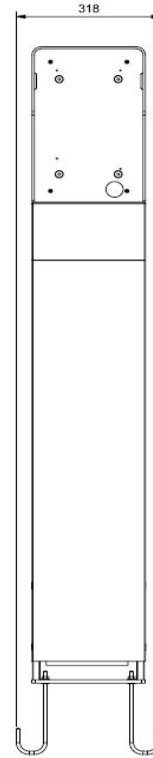

208.AP45 KIT CONSISTING OF: 208.AP14 - 208.AP16 - 208.AP24

**Do not use with tethered versions

**Wall Boxes not included

208.AP14

Dual pedestal mounting pole in powder painted galvanized steel bronze color for Wall Box BE-W

208.AP16

Base for anchor fixing in powder painted galvanized steel bronze color for Wall Box BE-W pedestal mounting pole

208.AP24

Wall mounting fixing plate in powder painted aluminum bronze color for Wall Box BE-W (two pieces)