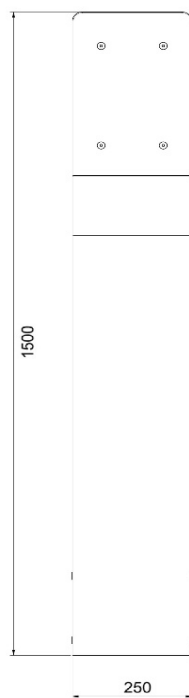

208.AP45 KIT CONSISTING OF: 208.AP14 - 208.AP16 - 208.AP24

**Do not use with tethered versions

**Wall Boxes not included

208.AP14

Dual pedestal mounting pole in powder painted galvanized steel bronze color for Wall Box BE-W

208.AP16

Base for anchor fixing in powder painted galvanized steel bronze color for Wall Box BE-W pedestal mounting pole

208.AP24

Wall mounting fixing plate in powder painted aluminum bronze color for Wall Box BE-W (two pieces)