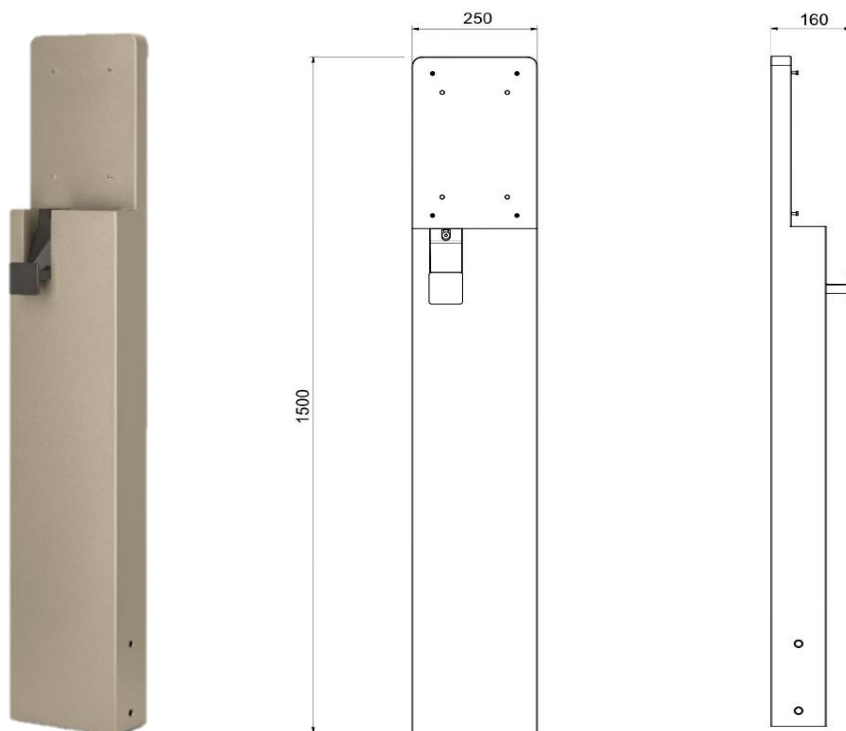

**208.AP47 KIT CONSISTING OF: 208.AP17 - 208.AP16 - 208.AP24**

\*Use with tethered versions

\*\*Wall Box not included

**208.AP17**

Single pedestal mounting pole in powder painted galvanized steel bronze color for Wall Box BE-W tethered versions

### 208.AP16

Base for anchor fixing in powder painted galvanized steel bronze color for Wall Box BE-W pedestal mounting pole

### 208.AP24

Wall mounting fixing plate in powder painted aluminum bronze color for Wall Box BE-W