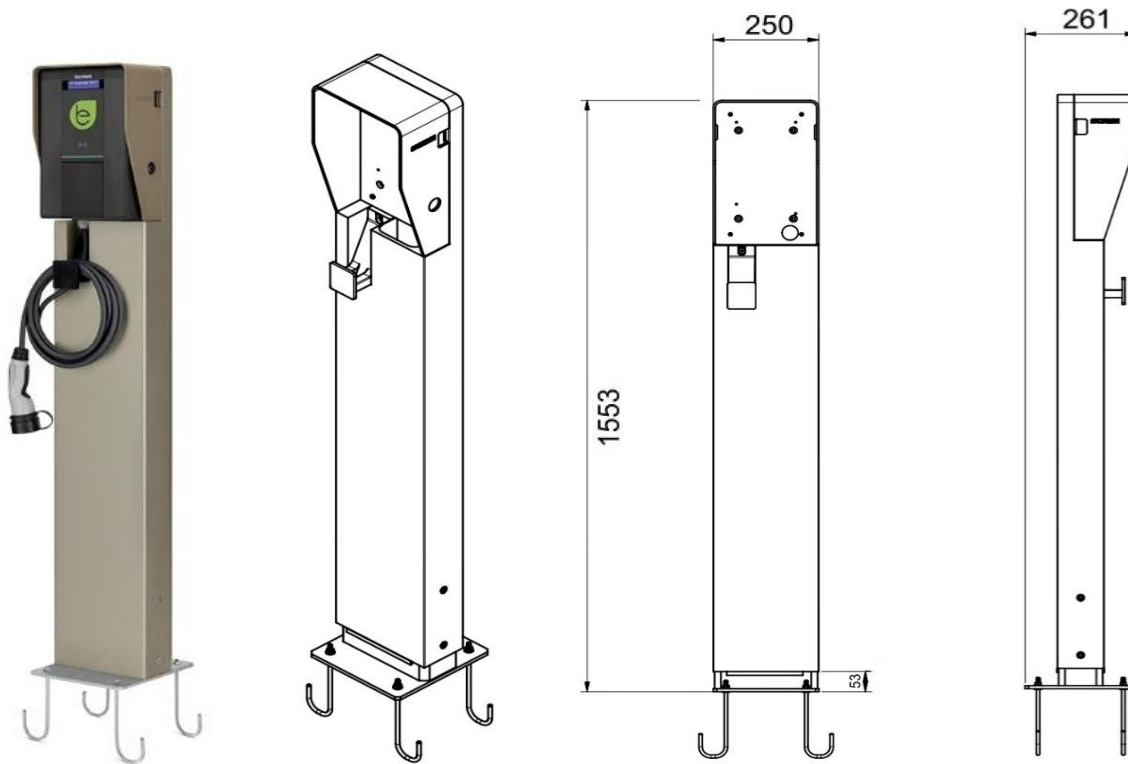

**208.AP47 KIT CONSISTING OF: 208.AP17 - 208.AP16 - 208.AP24**

\*Use with tethered versions

\*\*Wall Box not included

**208.AP17**

Single pedestal mounting pole in powder painted galvanized steel bronze color for Wall Box BE-W tethered versions

### 208.AP16

Base for anchor fixing in powder painted galvanized steel bronze color for Wall Box BE-W pedestal mounting pole

### 208.AP24

Wall mounting fixing plate in powder painted aluminum bronze color for Wall Box BE-W