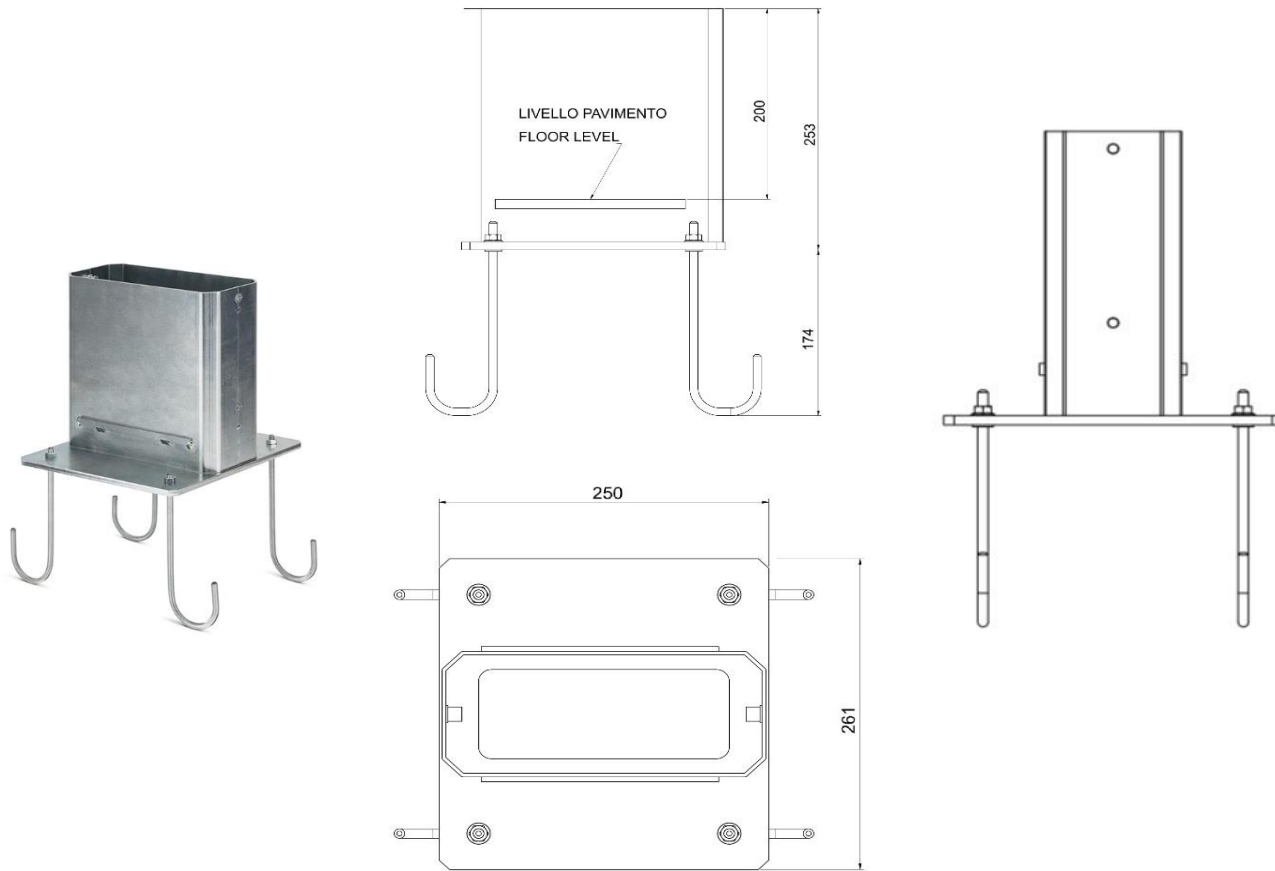

**208.AP47 KIT CONSISTING OF: 208.AP17 - 208.AP16 - 208.AP24**

\*Use with tethered versions

\*\*Wall Box not included

**208.AP17**

Single pedestal mounting pole in powder painted galvanized steel bronze color for Wall Box BE-W tethered versions

### 208.AP16

Base for anchor fixing in powder painted galvanized steel bronze color for Wall Box BE-W pedestal mounting pole

### 208.AP24

Wall mounting fixing plate in powder painted aluminum bronze color for Wall Box BE-W