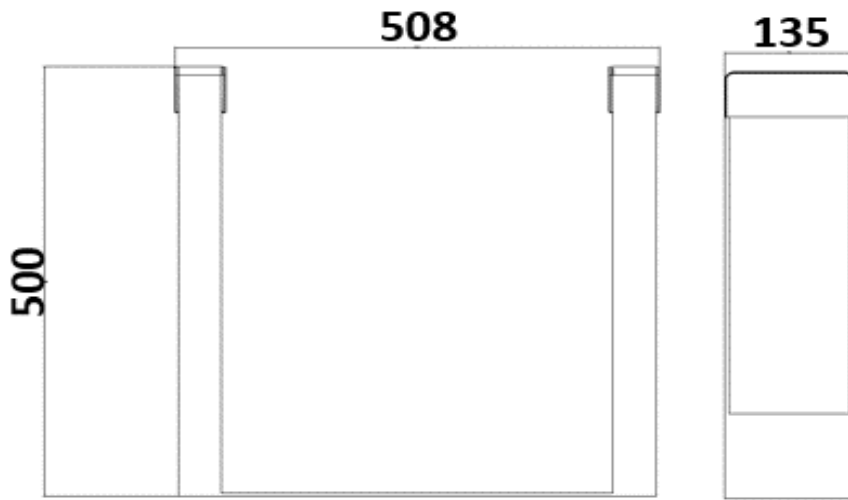

208.AP82

Double bicycle stand in galvanised steel
for BE-K pillar

208.AP83

Base kit for fixing to anchoring in galvanized steel
for BE-K pillar