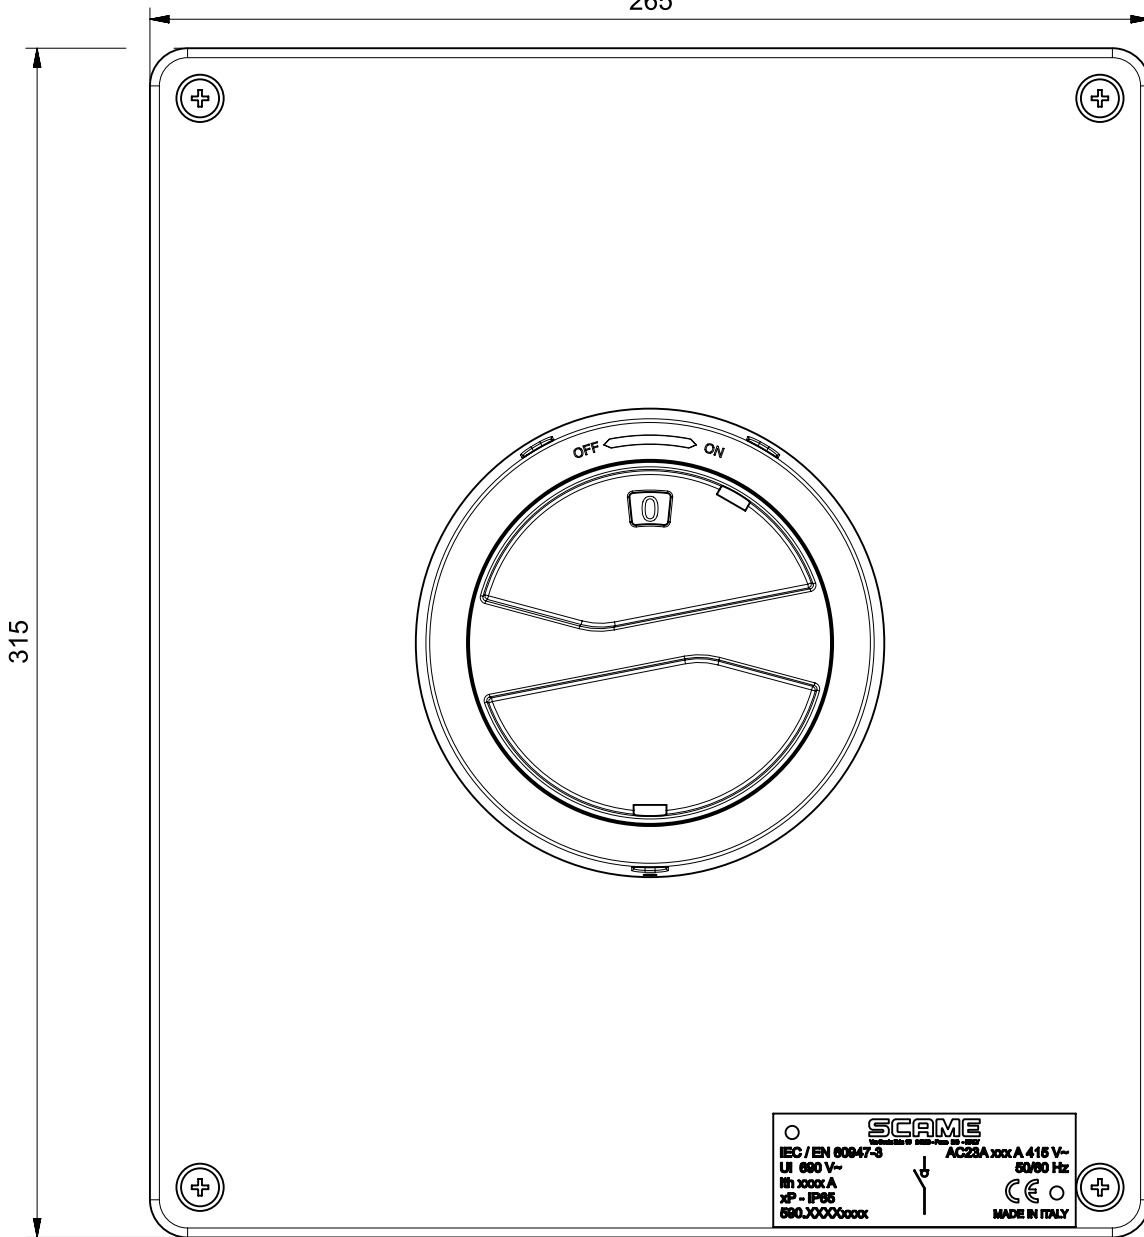

265

 IEC / EN 60947-3 AC230A xxx A 415 V~
 UI 690 V~
 In: xxxxA
 xP - IP66
 690J0000xxx

 MADE IN ITALY

Under the terms of the law we reserve the ownership of this design may not be copied and transfer it to third parties or competitors

Format A4V Scale 1:2 Mould N°

Drawn scame

Tolerances for linear and angular dimensions without indication of specific tolerances: JS13 / UNI 286-1:2010

Date

Approved

SCAME
 S.p.A.
 PARRE - (Bergamo)

DESCRIPTION
INT. DI MANOVRA/SEZ. 6P IP66