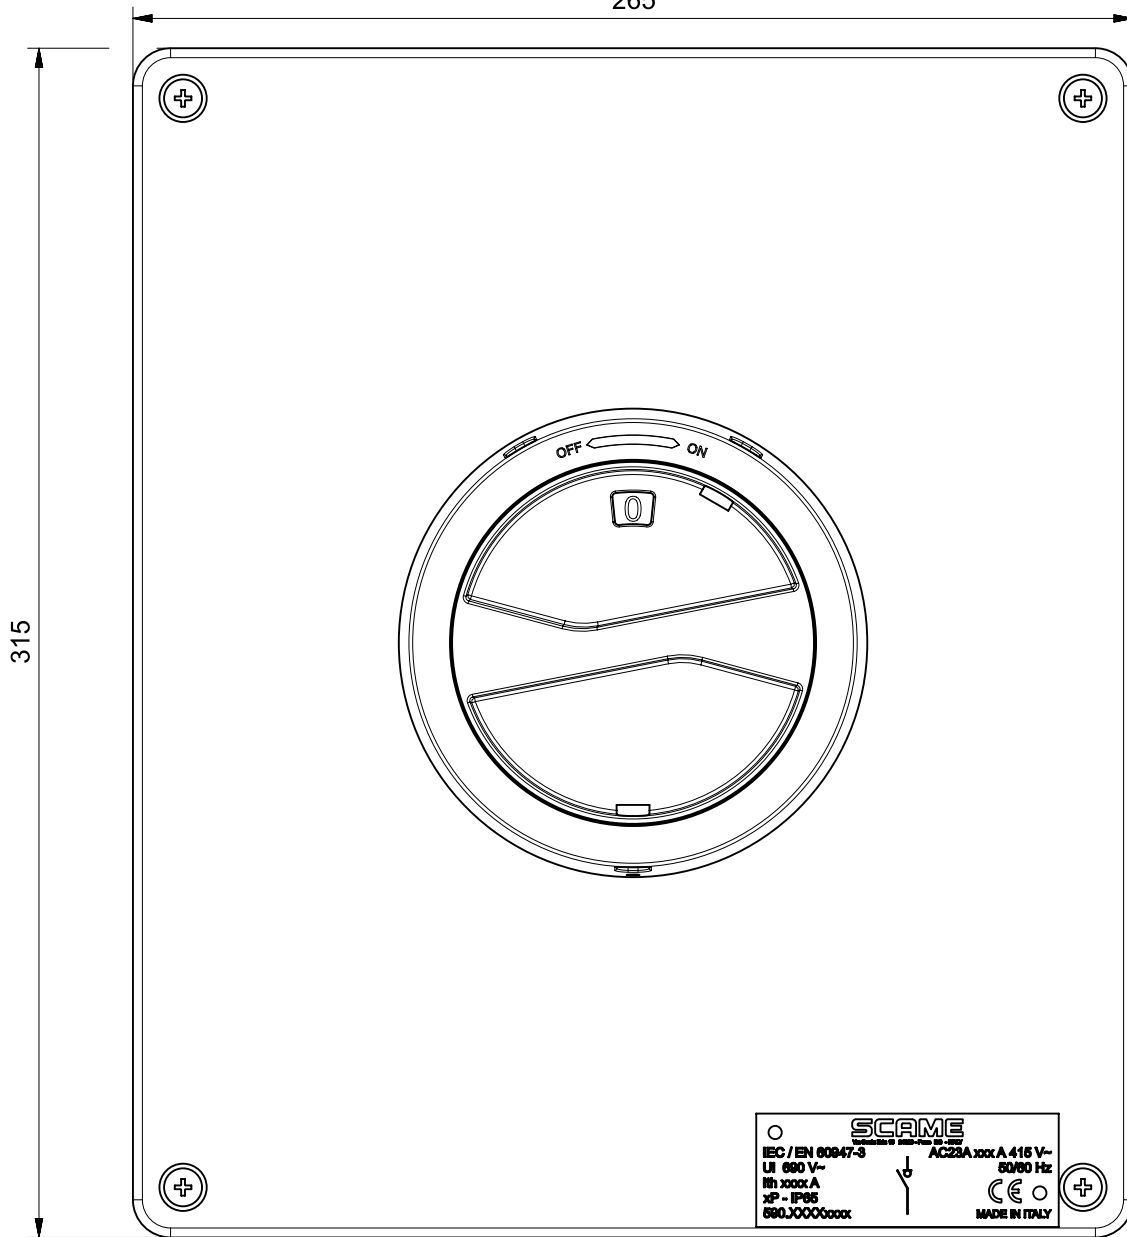

IEC / EN 60947-3 AC230A xxx A 415 V~
UI 690 V~
In: xxxxA
xP - IP65
680J0000xxx

MADE IN ITALY

Under the terms of the law we reserve the ownership of this design may not be copied and transfer it to third parties or competitors

Format A4V Scale 1:2 Mould N°

Drawn SCAME

Tolerances for linear and angular dimensions without indication of specific tolerances: JS13 / UNI 286-1:2010

Date

Approved

SCAME
S.p.A.
PARRE - (Bergamo)

DESCRIPTION

INT. DI MANOVRA/SEZ. 125A 3P+N IP65

CODE Sheet 1 / 1

4014104