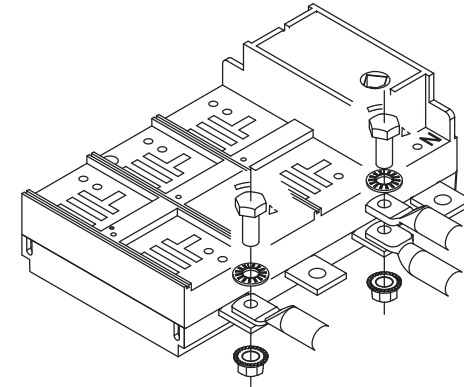

TORQUE WRENCH SETTING SCREWS

Torque wrench setting screws				
M6	M8	M10	M12	M16
7 Nm	14 Nm	24 Nm	38 Nm	100 Nm

InfoTECH

ITALY **WORLDWIDE**

Numero Verde **800-018009** ScameOnLine
www.scame.com
infotech@scame.com