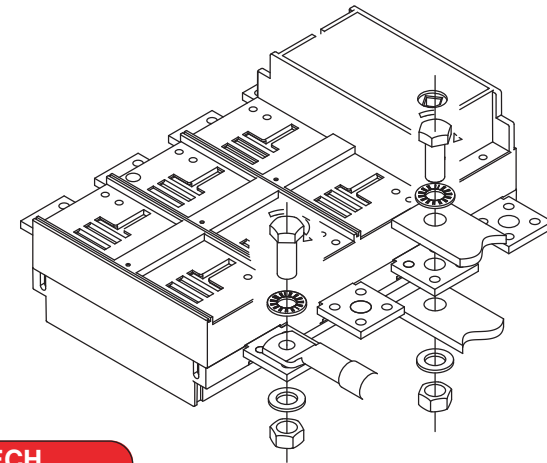

TORQUE WRENCH SETTING SCREWS

Torque wrench setting screws				
M6	M8	M10	M12	M16
7 Nm	14 Nm	24 Nm	38 Nm	100 Nm

InfoTECH

ITALY **WORLDWIDE**

Numero Verde **800-018009** ScameOnLine
www.scame.com
infotech@scame.com