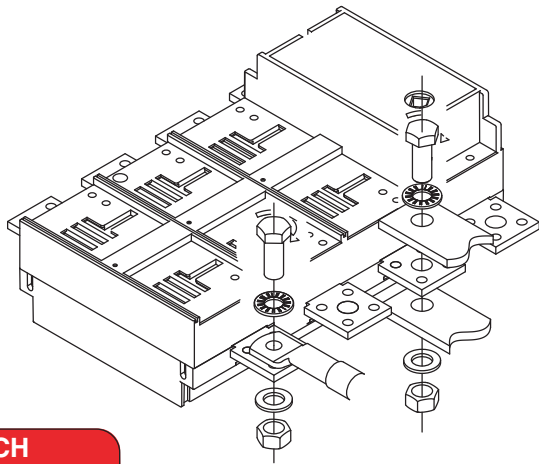

TORQUE WRENCH SETTING SCREWS

Torque wrench setting screws				
M6	M8	M10	M12	M16
7 Nm	14 Nm	24 Nm	38 Nm	100 Nm

InfoTECH

ITALY **WORLDWIDE**

Numero Verde **800-018009** ScameOnLine
www.scame.com
infotech@scame.com