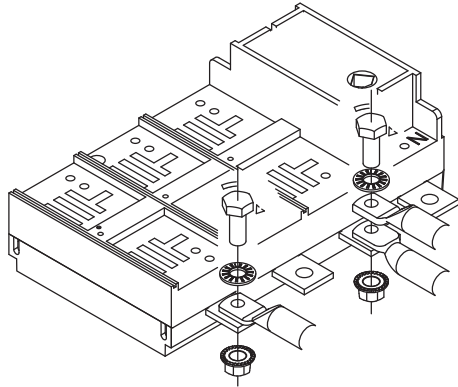

TORQUE WRENCH SETTING SCREWS

Torque wrench setting screws				
M6	M8	M10	M12	M16
7 Nm	14 Nm	24 Nm	38 Nm	100 Nm

InfoTECH

ITALY **WORLDWIDE**

Numero Verde **800-018009** ScameOnLine
www.scame.com
infotech@scame.com