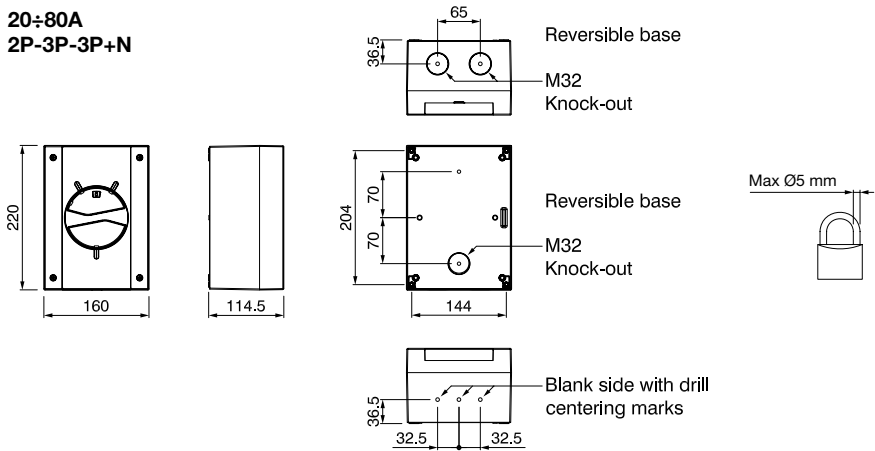

ITALY

WORLDWIDE

Numero Verde

800-018009

ScameOnLine

www.scame.com

infotech@scame.com

		20÷40A 2P-3P-3P+N	63÷80A 2P-3P-3P+N
Wire range		1.5÷10mm ²	10-35mm ²
Tightening torque	Terminal screws	0.8Nm	3.6Nm
	Fixing screws	1.2Nm	1.2Nm
Wire strip length		10mm	13mm

ATTENTION

When mounting or removing additional elements the switch **has to be in OFF position** for avoiding damages to mechanism.

When removing main switch following instruction for avoiding damages.

THERMOPLASTIC ENCLOSURES

20÷80A
2P-3P-3P+N

63-80A
2P-3P-3P+N

Cable entries

Top	/	Blank side
Bottom	/	Blank side
Rear	/	Blank side

ALUMINIUM ENCLOSURES

20÷40A
2P-3P-3P+N

63-80A
2P-3P-3P+N

Cable entries		
Top	/	Blank side
Bottom	/	Blank side
Rear	/	Blank side