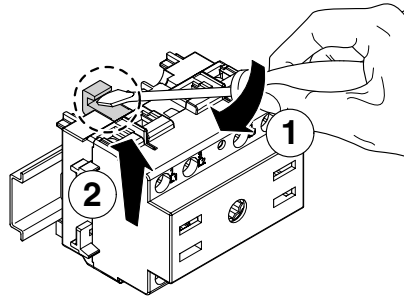

ENCLOSED SWITCH-DISCONNECTORS HIGH WIRING CAPACITY

20÷80A

2P-3P-3P+N

20÷40A

2P-3P-3P+N

63÷80A

2P-3P-3P+N

InfoTECH

ITALY

WORLDWIDE

Numero Verde

800-018009

ScameOnLine

www.scame.com

infotech@scame.com

		20÷40A 2P-3P-3P+N	63÷80A 2P-3P-3P+N
Wire range		1.5÷10mm ²	10-35mm ²
Tightening torque	Terminal screws	0.8Nm	3.6Nm
	Fixing screws	1.2Nm	1.2Nm
Wire strip length		10mm	13mm

ATTENTION

When mounting or removing additional elements the switch **has to be in OFF position** for avoiding damages to mechanism.

When removing main switch following instruction for avoiding damages.

THERMOPLASTIC ENCLOSURES