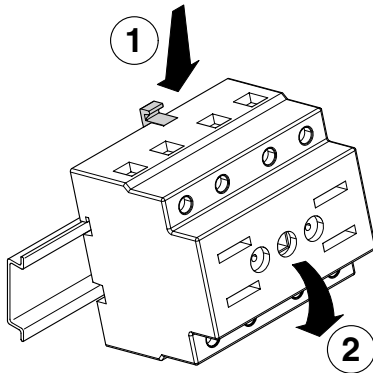

ENCLOSED SWITCH-DISCONNECTORS HIGH WIRING CAPACITY

20÷80A

2P-3P-3P+N

20÷40A

2P-3P-3P+N

63÷80A

2P-3P-3P+N

InfoTECH

ITALY

WORLDWIDE

Numero Verde

800-018009

ScameOnLine

www.scame.com

infotech@scame.com

		20÷40A 2P-3P-3P+N	63÷80A 2P-3P-3P+N
Wire range		1.5÷10mm ²	10-35mm ²
Tightening torque	Terminal screws	0.8Nm	3.6Nm
	Fixing screws	1.2Nm	1.2Nm
Wire strip length		10mm	13mm

ATTENTION

When mounting or removing additional elements the switch **has to be in OFF position** for avoiding damages to mechanism.

When removing main switch following instruction for avoiding damages.

THERMOPLASTIC ENCLOSURES