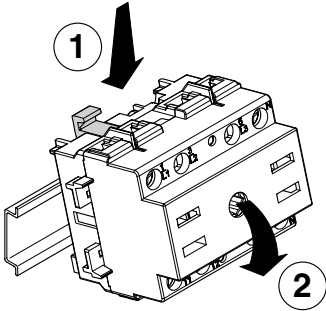

ENCLOSED SWITCH-DISCONNECTORS HIGH WIRING CAPACITY

20÷80A

2P-3P-3P+N

20÷40A

2P-3P-3P+N

63÷80A

2P-3P-3P+N

InfoTECH

ITALY

WORLDWIDE

Numero Verde

800-018009

ScameOnLine

www.scame.com

infotech@scame.com

		20÷40A 2P-3P-3P+N	63÷80A 2P-3P-3P+N
Wire range		1.5÷10mm ²	10-35mm ²
Tightening torque	Terminal screws	0.8Nm	3.6Nm
	Fixing screws	1.2Nm	1.2Nm
Wire strip length		10mm	13mm