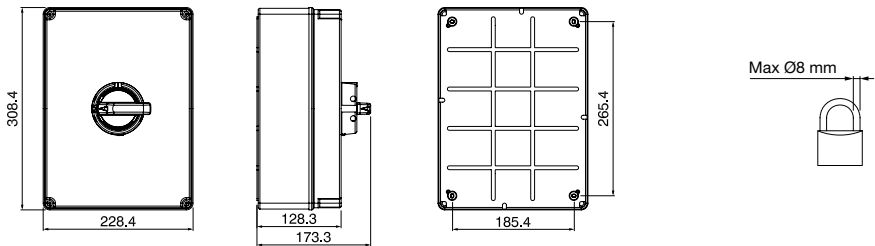

ITALY

WORLDWIDE

Numero Verde

800-018009

ScameOnLine

www.scame.com

infotech@scame.com

		20÷40A 2P-3P-3P+N	63÷80A 2P-3P-3P+N
Wire range		1.5÷10mm ²	10-35mm ²
Tightening torque	Terminal screws	0.8Nm	3.6Nm
	Fixing screws	1.2Nm	1.2Nm
Wire strip length		10mm	13mm

ATTENTION

When mounting or removing additional elements the switch **has to be in OFF position** for avoiding damages to mechanism.

When removing main switch following instruction for avoiding damages.

THERMOPLASTIC ENCLOSURES

20÷80A
2P-3P-3P+N

63-80A
2P-3P-3P+N

Cable entries

Top	/	Blank side
Bottom	/	Blank side
Rear	/	Blank side

ALUMINIUM ENCLOSURES

20÷40A
2P-3P-3P+N

63-80A
2P-3P-3P+N

Cable entries		
Top	/	Blank side
Bottom	/	Blank side
Rear	/	Blank side