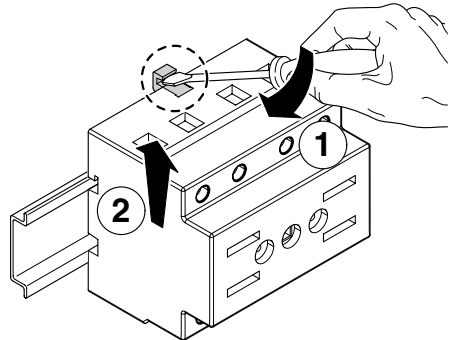

ENCLOSED SWITCH-DISCONNECTORS HIGH WIRING CAPACITY

20÷80A

2P-3P-3P+N

20÷40A

2P-3P-3P+N

63÷80A

2P-3P-3P+N

InfoTECH

ITALY

WORLDWIDE

Numero Verde

800-018009

ScameOnLine

www.scame.com

infotech@scame.com

		20÷40A 2P-3P-3P+N	63÷80A 2P-3P-3P+N
Wire range		1.5÷10mm ²	10-35mm ²
Tightening torque	Terminal screws	0.8Nm	3.6Nm
	Fixing screws	1.2Nm	1.2Nm
Wire strip length		10mm	13mm

ATTENTION

When mounting or removing additional elements the switch **has to be in OFF position** for avoiding damages to mechanism.

When removing main switch following instruction for avoiding damages.

THERMOPLASTIC ENCLOSURES