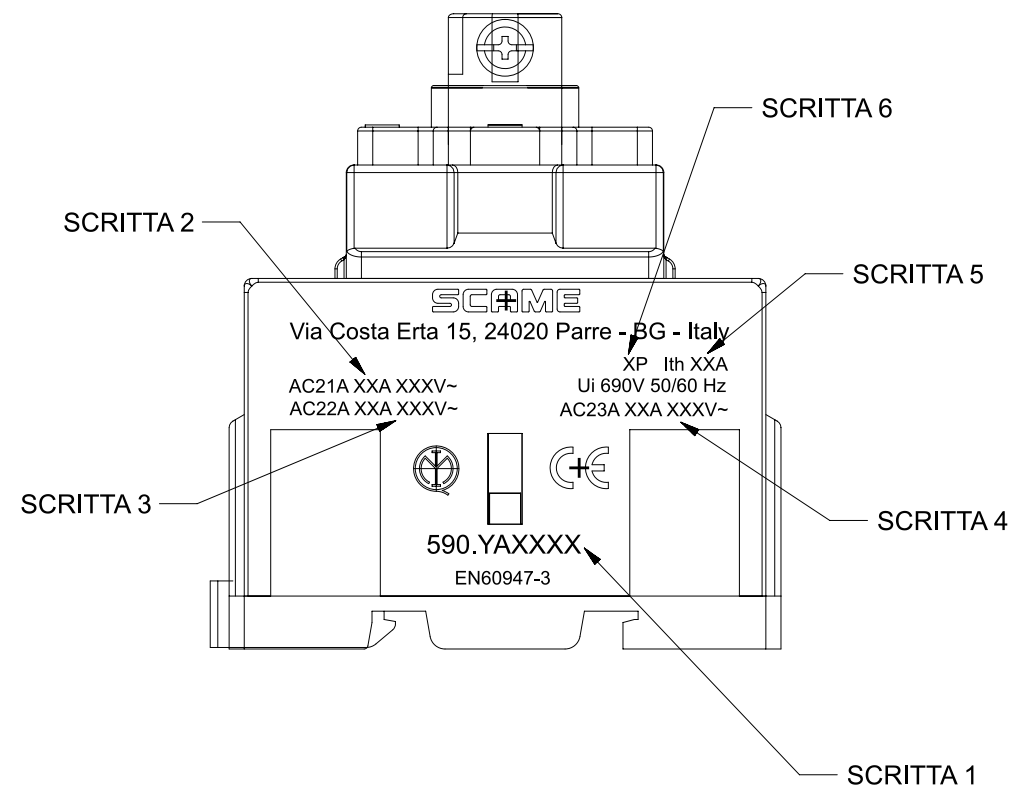

<p>At the end of the law, we reserve the ownership of this design may not be copied and transfer it to third parties or competitors</p> <p>SCAME S.p.A. PARRE - (Bergamo)</p>	Format	A4O	Scale	1:1	Mould N°	1000XXXX	Drawn	SCAME	
	Tolerances for linear and angular dimensions without indication of specific tolerances: JS13 / UNI 286-1:2010							Date	
	DESCRIPTION							Approved	
FRUTTO INTERRUTTORE 63-100A 2 POLI BOX							CODE	Sheet 1 / 2	
								4003150	

CARATTERI: UTILIZZARE CARATTERI ARIAL, TRANNE CHE PER SCAME CHE E' UN DISEGNO.
TUTTE LE SCRITTE NON QUOTATE HANNO ALTEZZA 2,5 mm TRANNE L'INDIRIZZO (2,2 mm) E EN60947-3 (1,8 mm)

Cod. Articolo	SCRITTA 1	SCRITTA 2	SCRITTA 3	SCRITTA 4	SCRITTA 5	SCRITTA 6
590.HGE6302.W	590.YA632B	AC21A 63 A 690 V~	AC22A 63 A 690 V~	AC23A 63 A 415 V~	63 A	2P
590.HGE8002.W	590.YA802B	AC21A 80 A 690 V~	AC22A 80 A 690 V~	AC23A 67 A 415 V~	80 A	2P

LASERATURE DATI DI TARGA

At the end of the law, we reserve the ownership of this design may not be copied and transfer it to third parties or competitors	Format	A3	Scale	1:1	Mould N°	1000XXXX	Drawn	SCAME
	Tolerances for linear and angular dimensions without indication of specific tolerances: JS13 / UNI 286-1:2010						Date	
 S.p.A. PARRE - (Bergamo)	DESCRIPTION						Approved	
	FRUTTO INTERRUTTORE 63-100A 2 POLI BOX						CODE	Sheet 2 / 2
							4003150	