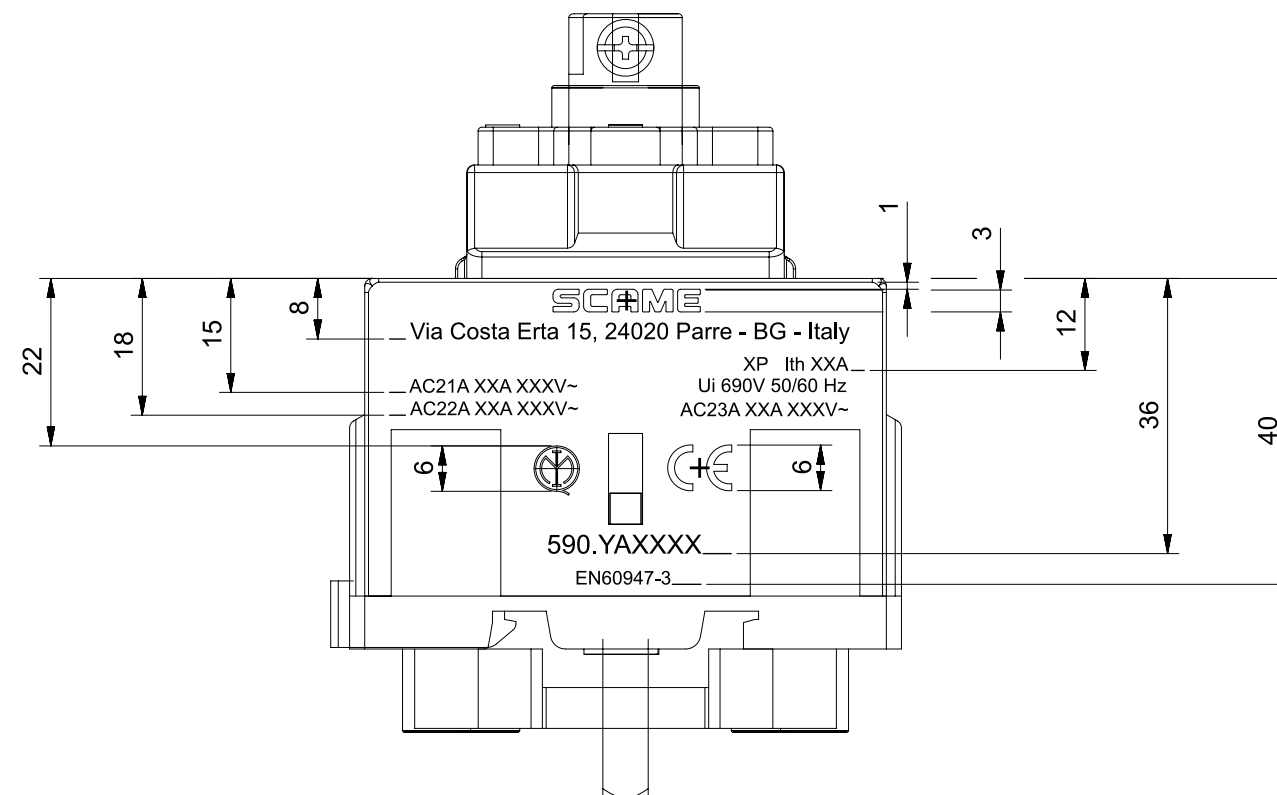

<p>At the end of the law, we reserve the ownership of this design may not be copied and transfer it to third parties or competitors</p> <p>SCAME S.p.A. PARRE - (Bergamo)</p>	Format	A4O	Scale	1:1	Mould N°	1000XXXX	Drawn	SCAME	
	Tolerances for linear and angular dimensions without indication of specific tolerances: JS13 / UNI 286-1:2010							Date	
	DESCRIPTION							Approved	
FRUTTO INTERRUTTORE 63-100A 2 POLI BOX							CODE	Sheet 1 / 2	
								4003150	

CARATTERI: UTILIZZARE CARATTERI ARIAL, TRANNE CHE PER SCAME CHE E' UN DISEGNO.
TUTTE LE SCRITTE NON QUOTATE HANNO ALTEZZA 2,5 mm TRANNE L'INDIRIZZO (2,2 mm) E EN60947-3 (1,8 mm)

Cod. Articolo	SCRITTA 1	SCRITTA 2	SCRITTA 3	SCRITTA 4	SCRITTA 5	SCRITTA 6
590.HGE6302.W	590.YA632B	AC21A 63 A 690 V~	AC22A 63 A 690 V~	AC23A 63 A 415 V~	63 A	2P
590.HGE8002.W	590.YA802B	AC21A 80 A 690 V~	AC22A 80 A 690 V~	AC23A 67 A 415 V~	80 A	2P

LASERATURE DATI DI TARGA

At the end of the law, we reserve the ownership of this design may not be copied and transfer it to third parties or competitors	Format	A3	Scale	1:1	Mould N°	1000XXXX	Drawn	SCAME
	Tolerances for linear and angular dimensions without indication of specific tolerances: JS13 / UNI 286-1:2010						Date	
 S.p.A. PARRE - (Bergamo)	DESCRIPTION						Approved	
	FRUTTO INTERRUTTORE 63-100A 2 POLI BOX						CODE	Sheet 2 / 2
							4003150	