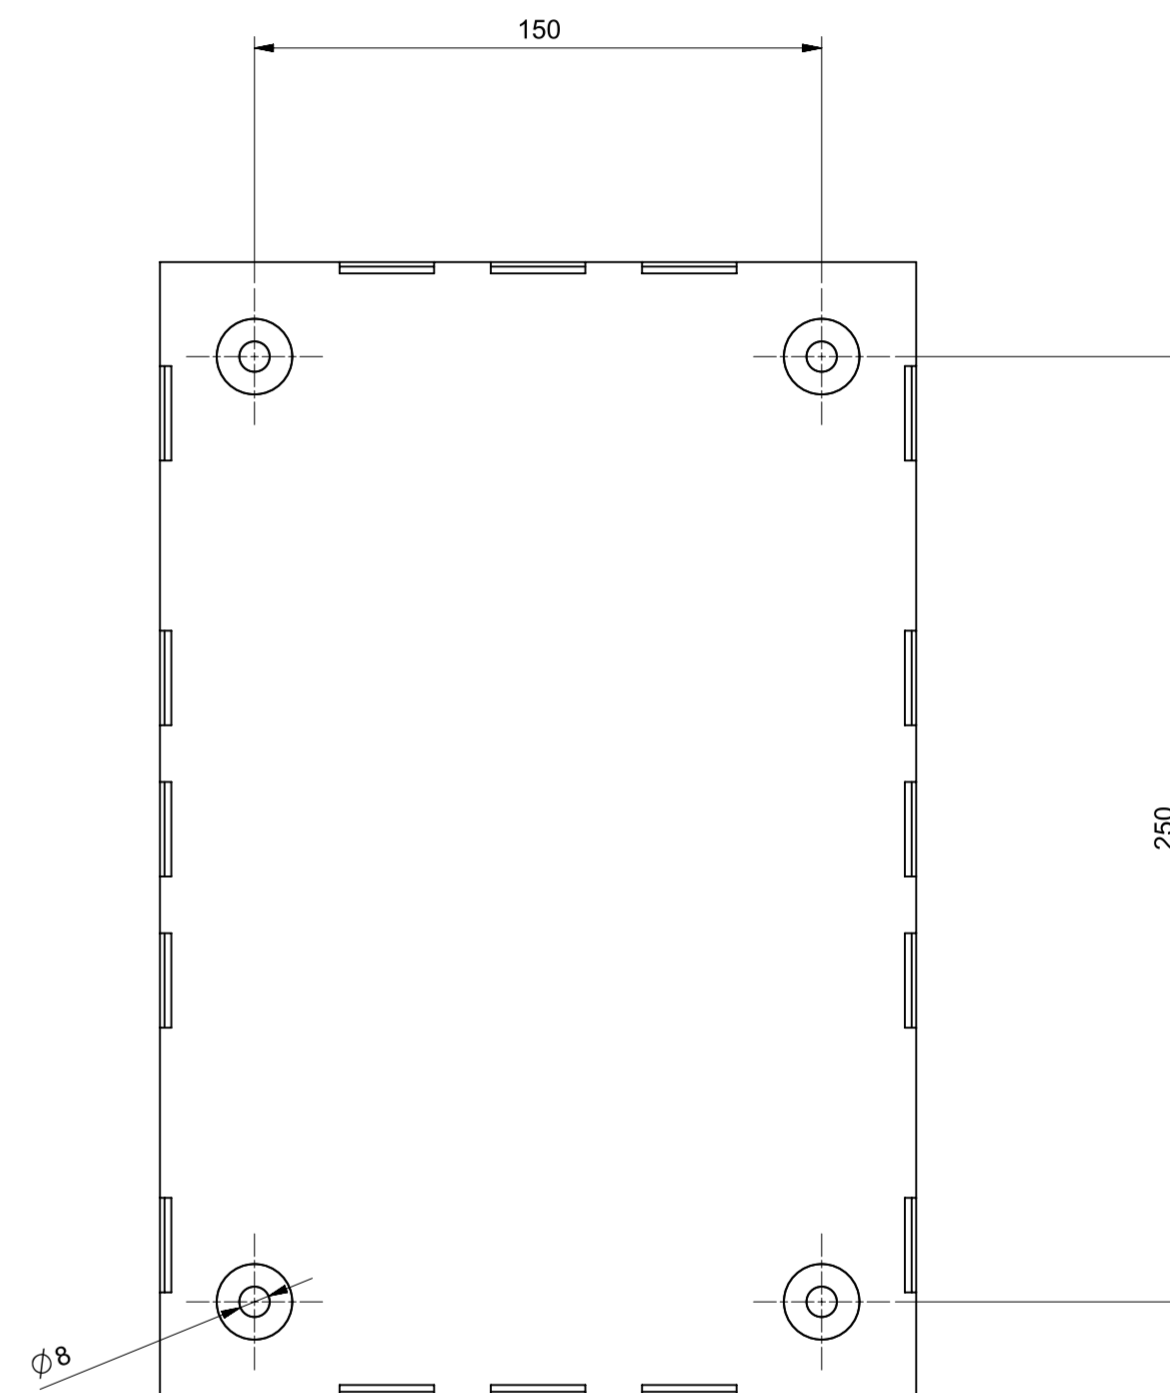

GRIGLIA PRESENTE SU TUTTA LA SUPERFICIE

Under the terms of the law we reserve the ownership of this design may not be copied and transfer it to third parties or competitors SCAME S.p.A. PARRE - (Bergamo)	Format	A2	Scale	1:2	Mould N°		Drawn	SCAME	
	Tolerances for linear and angular dimensions without indication of specific tolerances: JS13 / UNI 286-1:2010							Date	
	DESCRIPTION							Approved	
CONTENTORE SERIE BEEBOX 200x300 X40							CODE	Sheet 1 / 1	
								4012297	