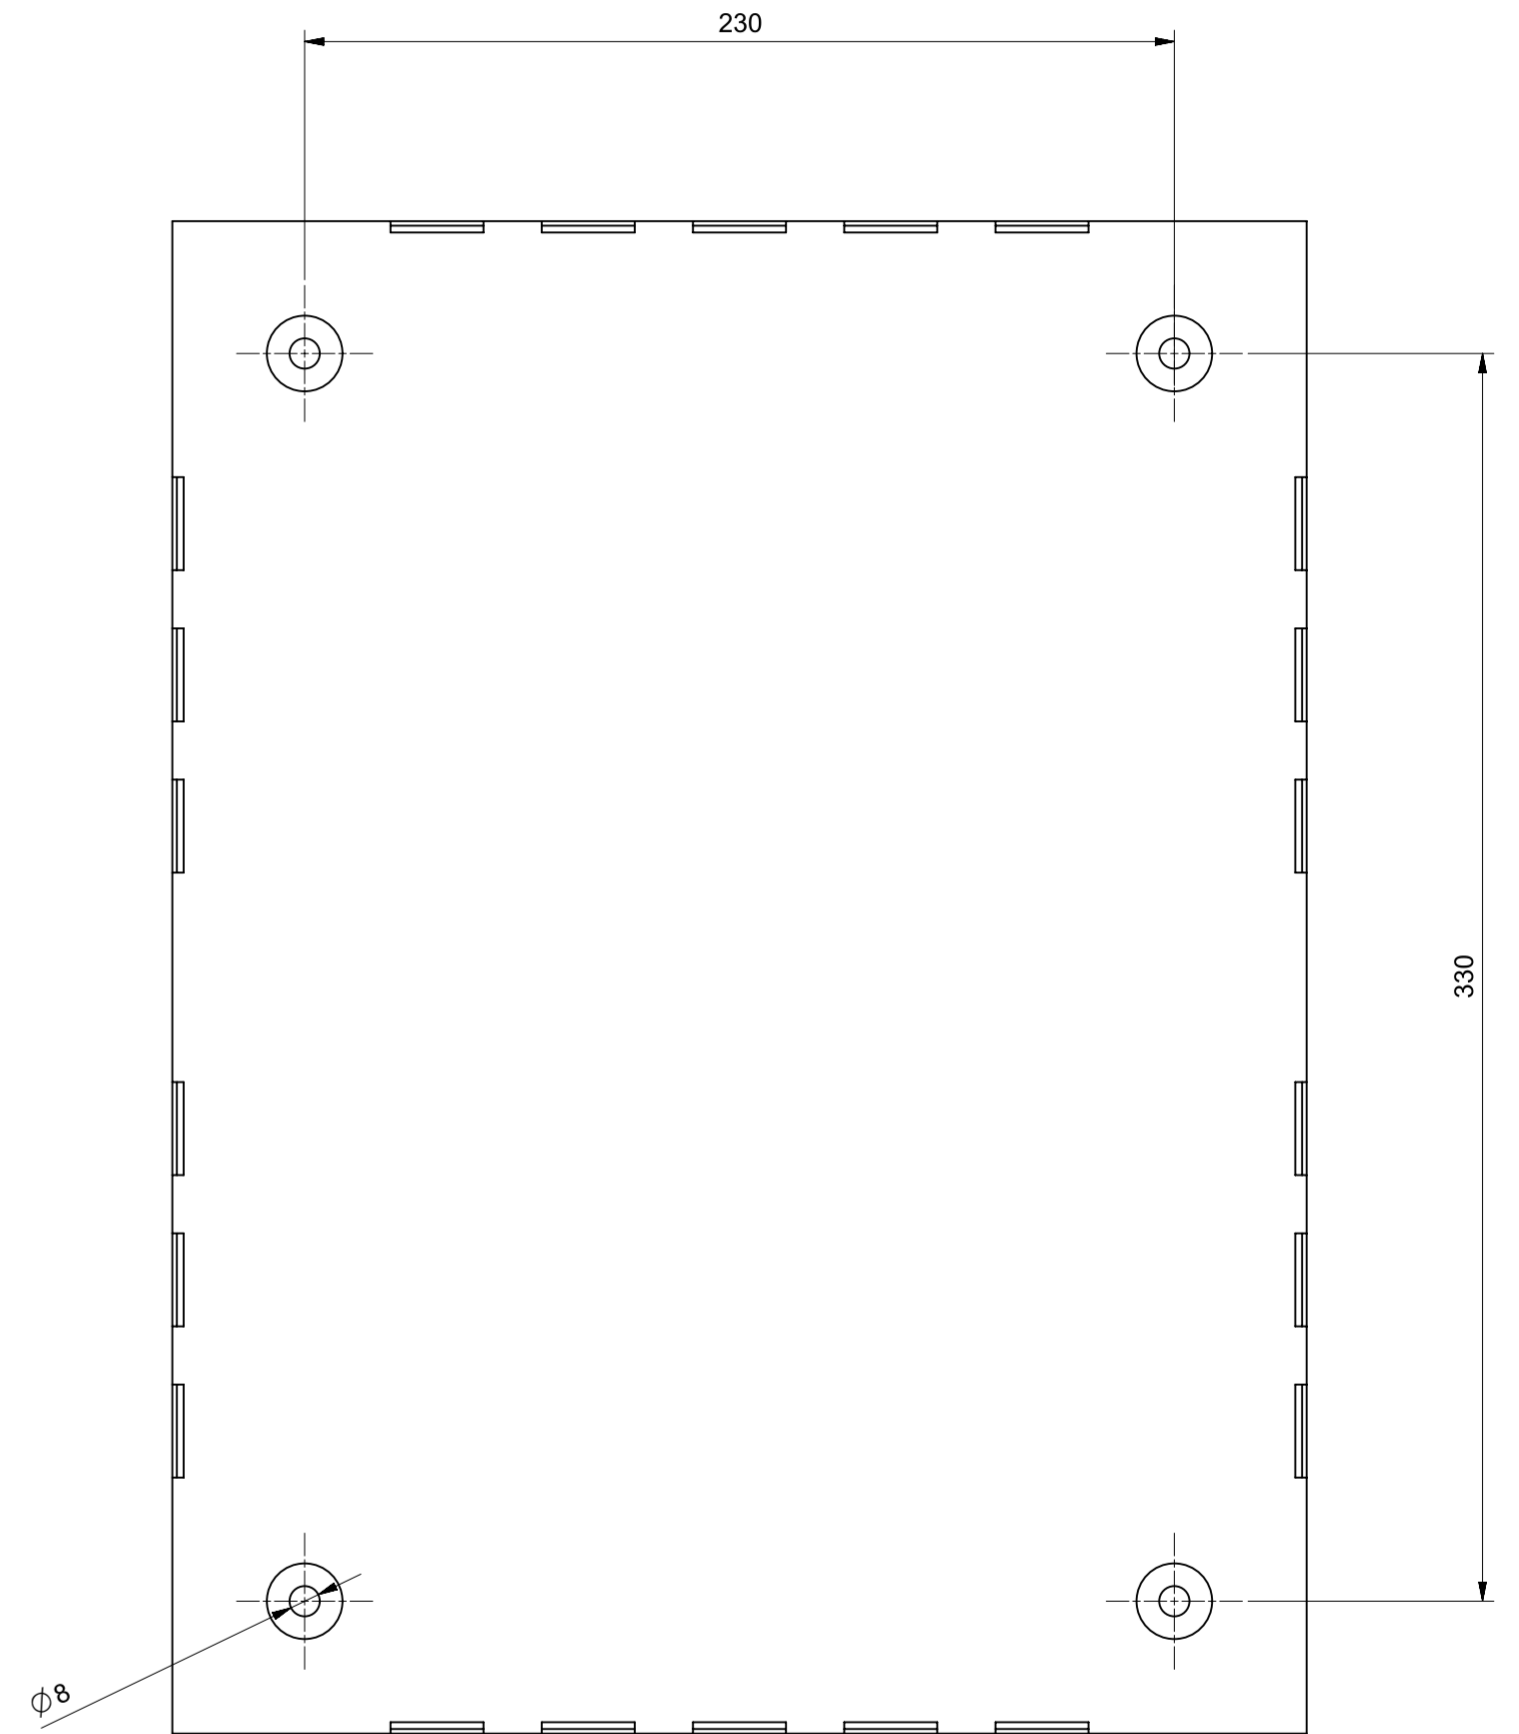

GRIGLIA PRESENTE SU TUTTA LA SUPERFICIE

Under the terms of the law we reserve the ownership of this design may not be copied and transfer it to third parties or competitors	Format	A2	Scale	1:2	Mould N°		Drawn	SCAME
	Tolerances for linear and angular dimensions without indication of specific tolerances: JS13 / UNI 286-1:2010						Date	
 S.p.A. PARRE - (Bergamo)	DESCRIPTION						CODE	Sheet 1 / 1
	CONTENITORE SERIE BEEBOX 400x300 x80						4012302	