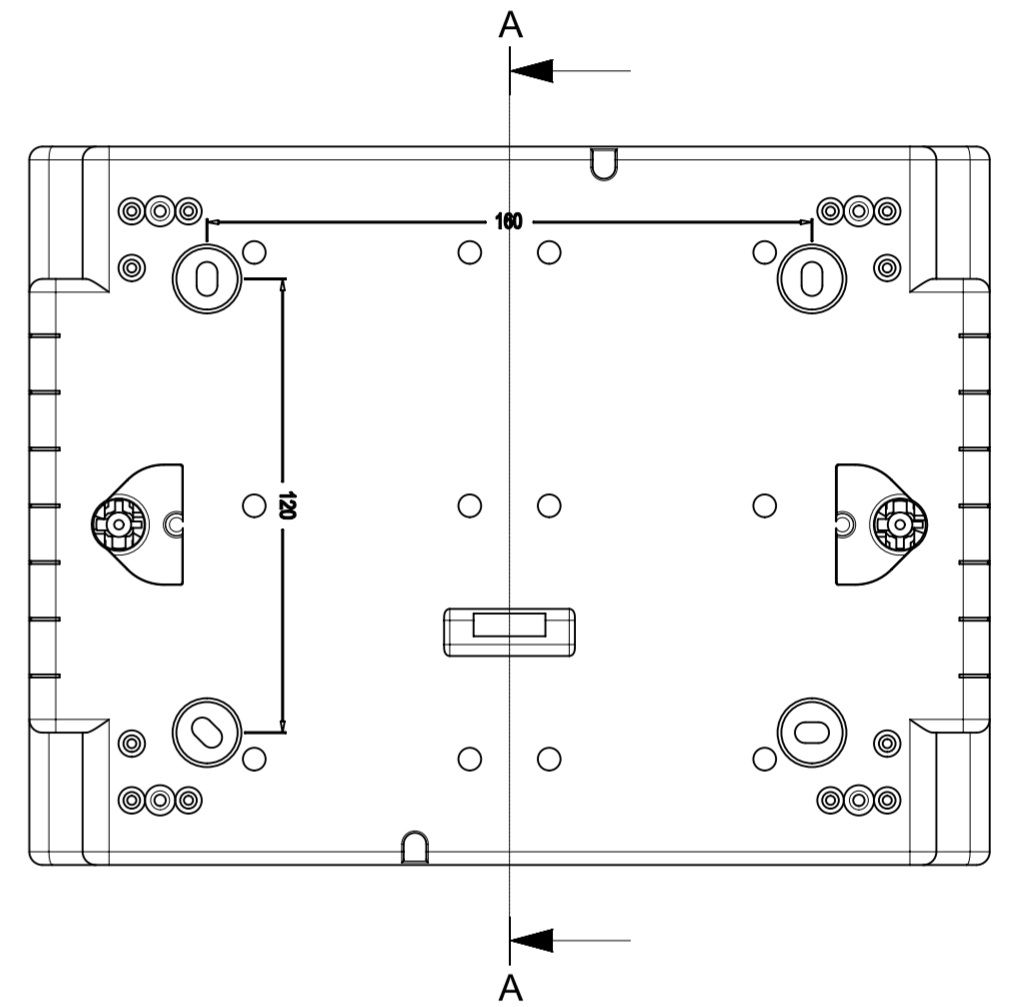

Sezione A-A

<p>At the end of the law, we reserve the ownership of this design may not be copied and transfer it to third parties or competitors</p> <p><b>SCAME</b> S.p.A. PARRE - (Bergamo)</p>	Format	A2	Scale	1:1	Mould N°	1000XXXX	Drawn	SCAME	
	Tolerances for linear and angular dimensions without indication of specific tolerances: JS13 / UNI 286-1:2010							Date	
	DESCRIPTION							CODE	Sheet 1 / 1
CENTRALINO PARETE C/P DOMINO 8M BIANCO SENZA SERRATURA							4003354		