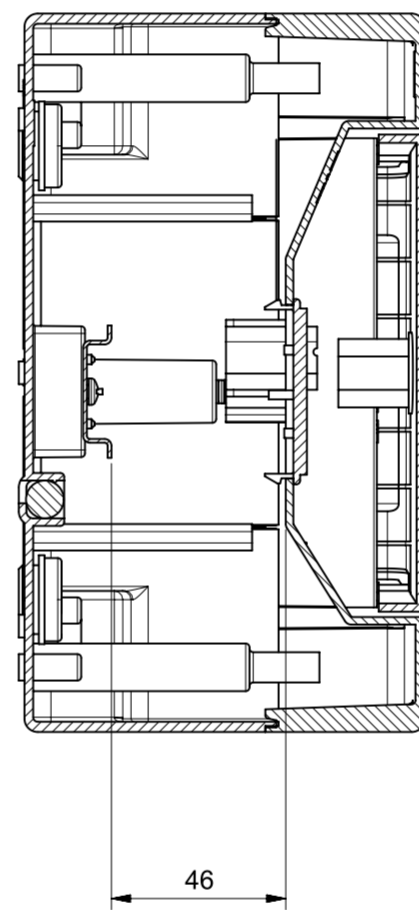

Sezione A-A

<p>At the end of the law, we reserve the ownership of this design may not be copied and transfer it to third parties or competitors</p> <p><b>SCAME</b> S.p.A. PARRE - (Bergamo)</p>	Format	A2	Scale	1:1	Mould N°	1000XXXX	Drawn	SCAME	
	Tolerances for linear and angular dimensions without indication of specific tolerances: JS13 / UNI 286-1:2010							Date	
	DESCRIPTION							CODE	Sheet 1 / 1
CENTRALINO PARETE C/P DOMINO 8M BIANCO SENZA SERRATURA							4003354		