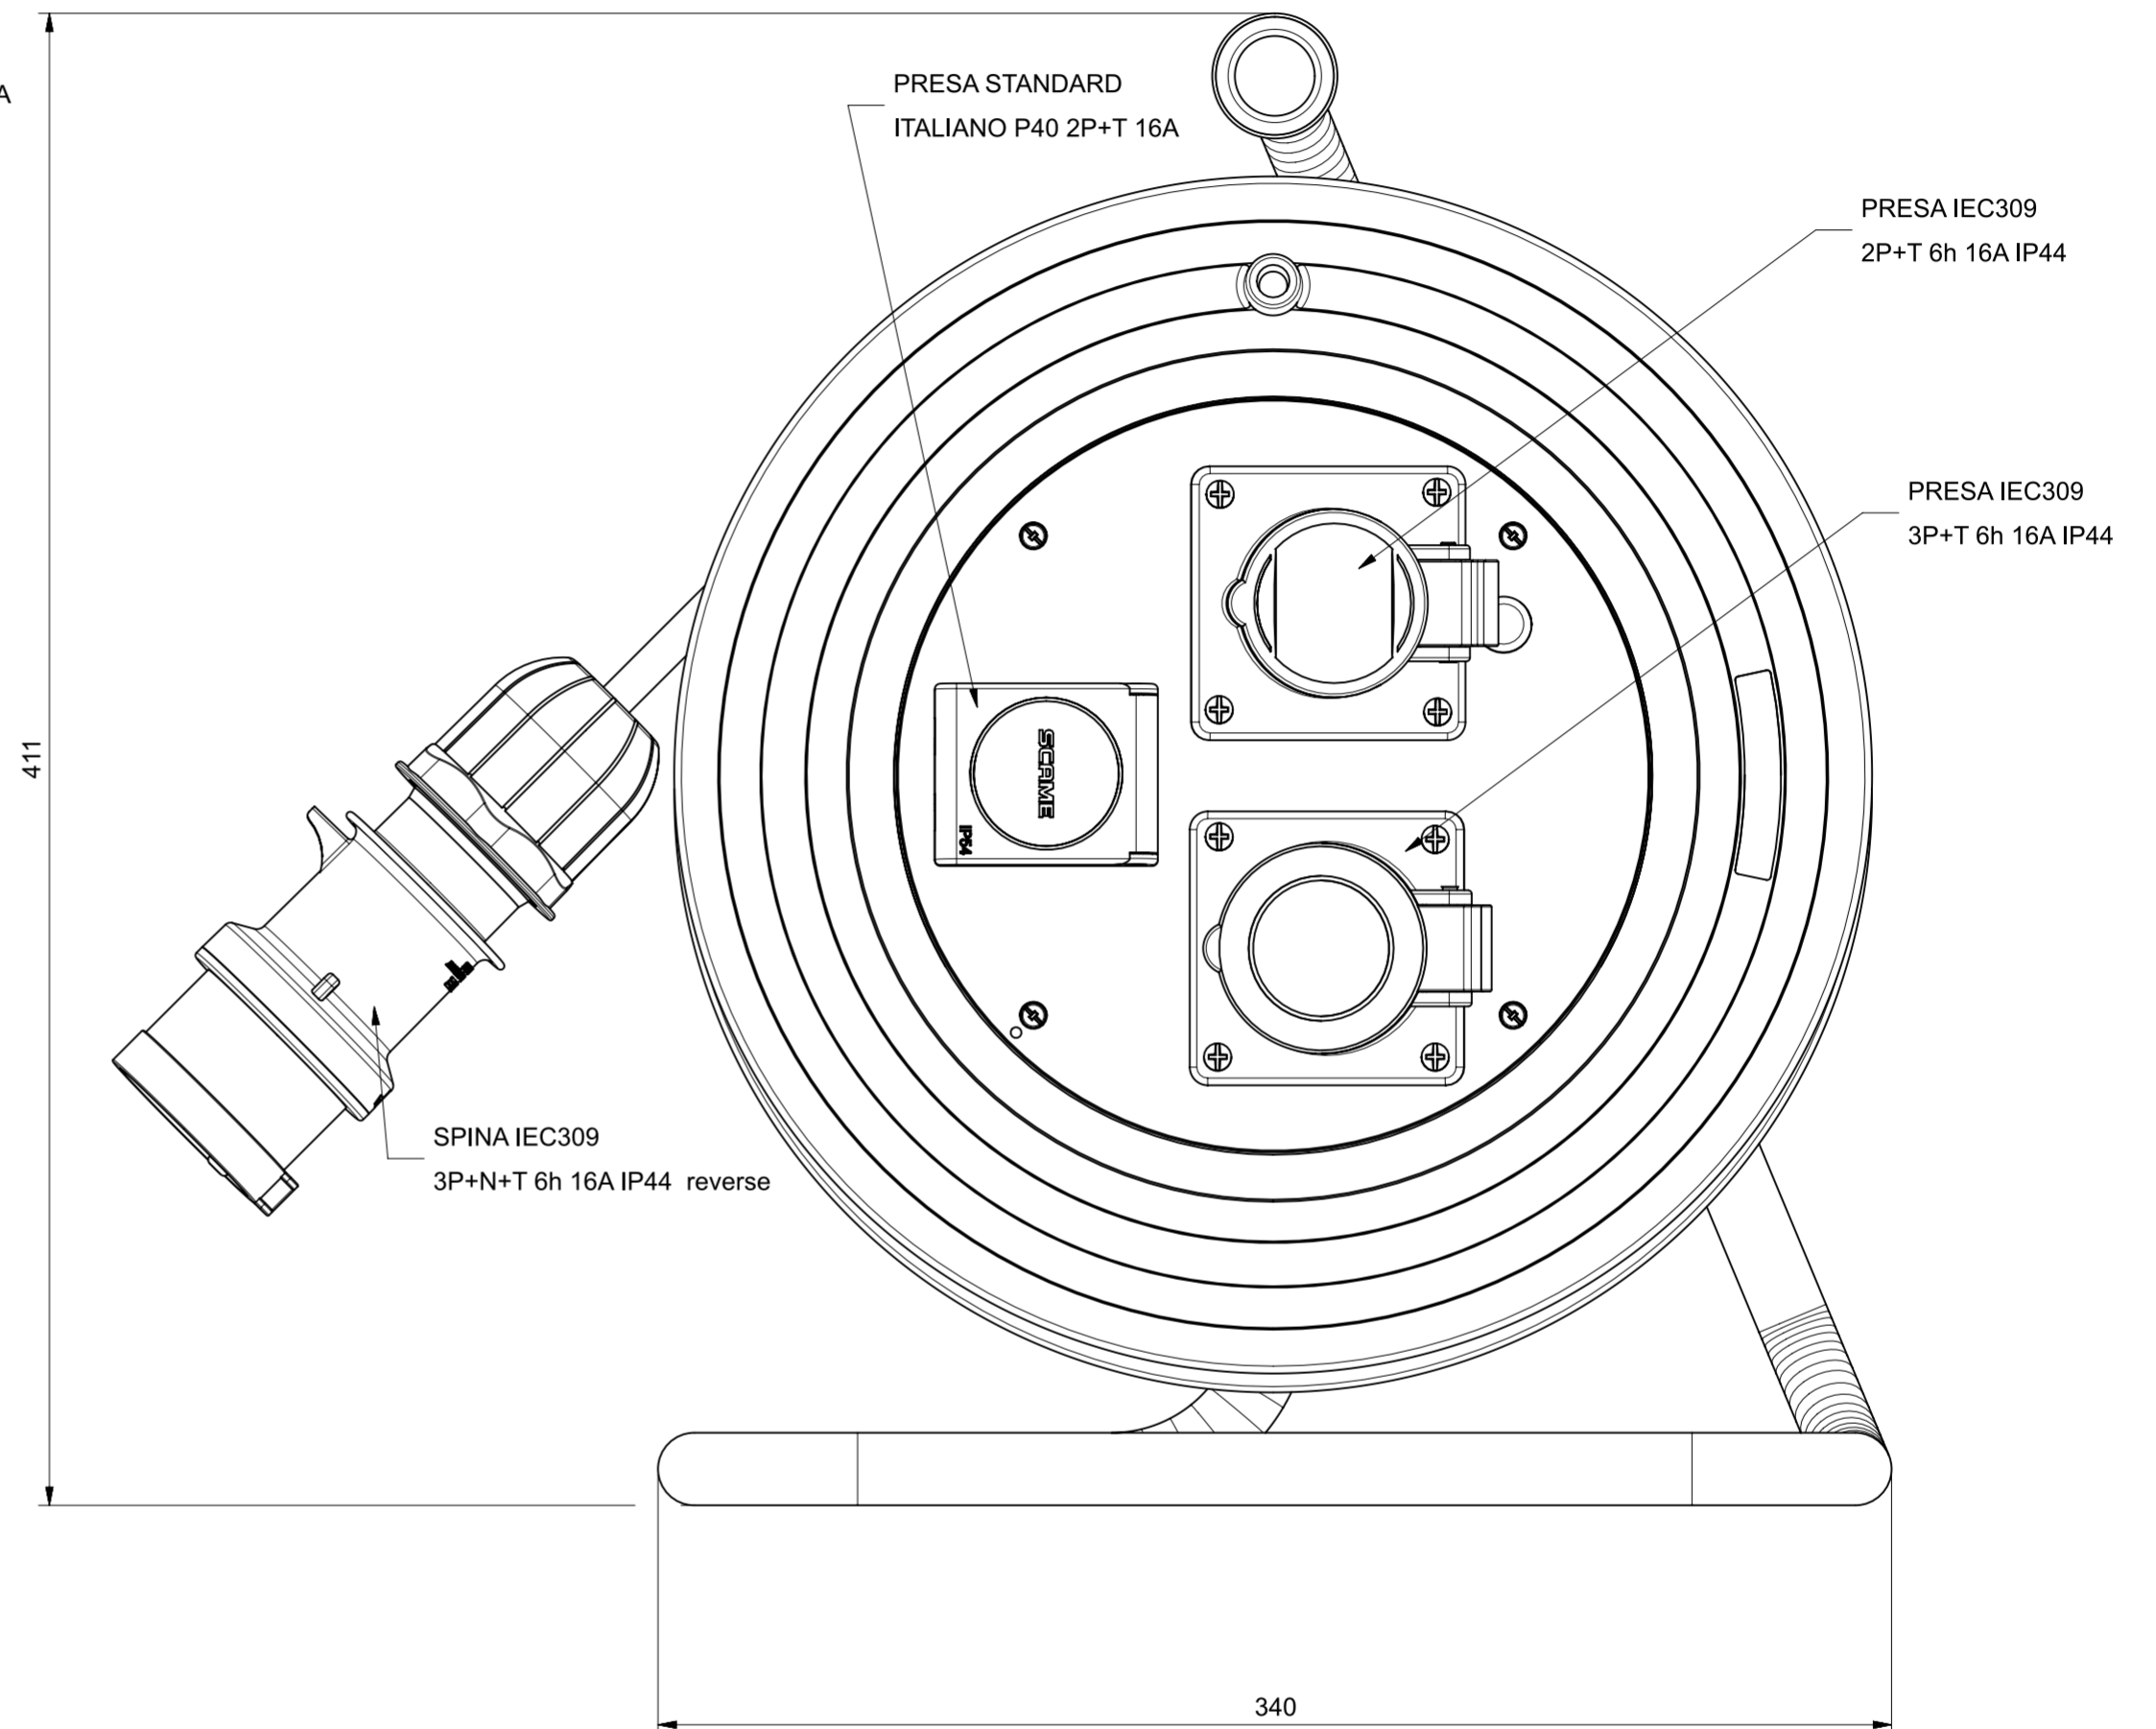

CAVO: VEDI TABELLA

CODICE AVVOLGICAVO	TIPO DI CAVO	SEZIONE (mm2)	LUNGHEZZA (m)
746.2010-052	H07RN-F	5x2,5	20

<p>At the end of the law, we reserve the ownership of this design may not be copied and transfer it to third parties or competitors</p> <p>SCAME S.p.A. PARRE - (Bergamo)</p>	Format	A2	Scale	1:2	Mould N°	1000XXXX	Drawn	SCAME	
	Tolerances for linear and angular dimensions without indication of specific tolerances: JS13 / UNI 286-1:2010							Date	gg-mm-aaaa
	DESCRIPTION							Approved	
<p>AVVOLGICAVO ROLLER 330</p>							CODE	Sheet 1 / 1	
								4007901	