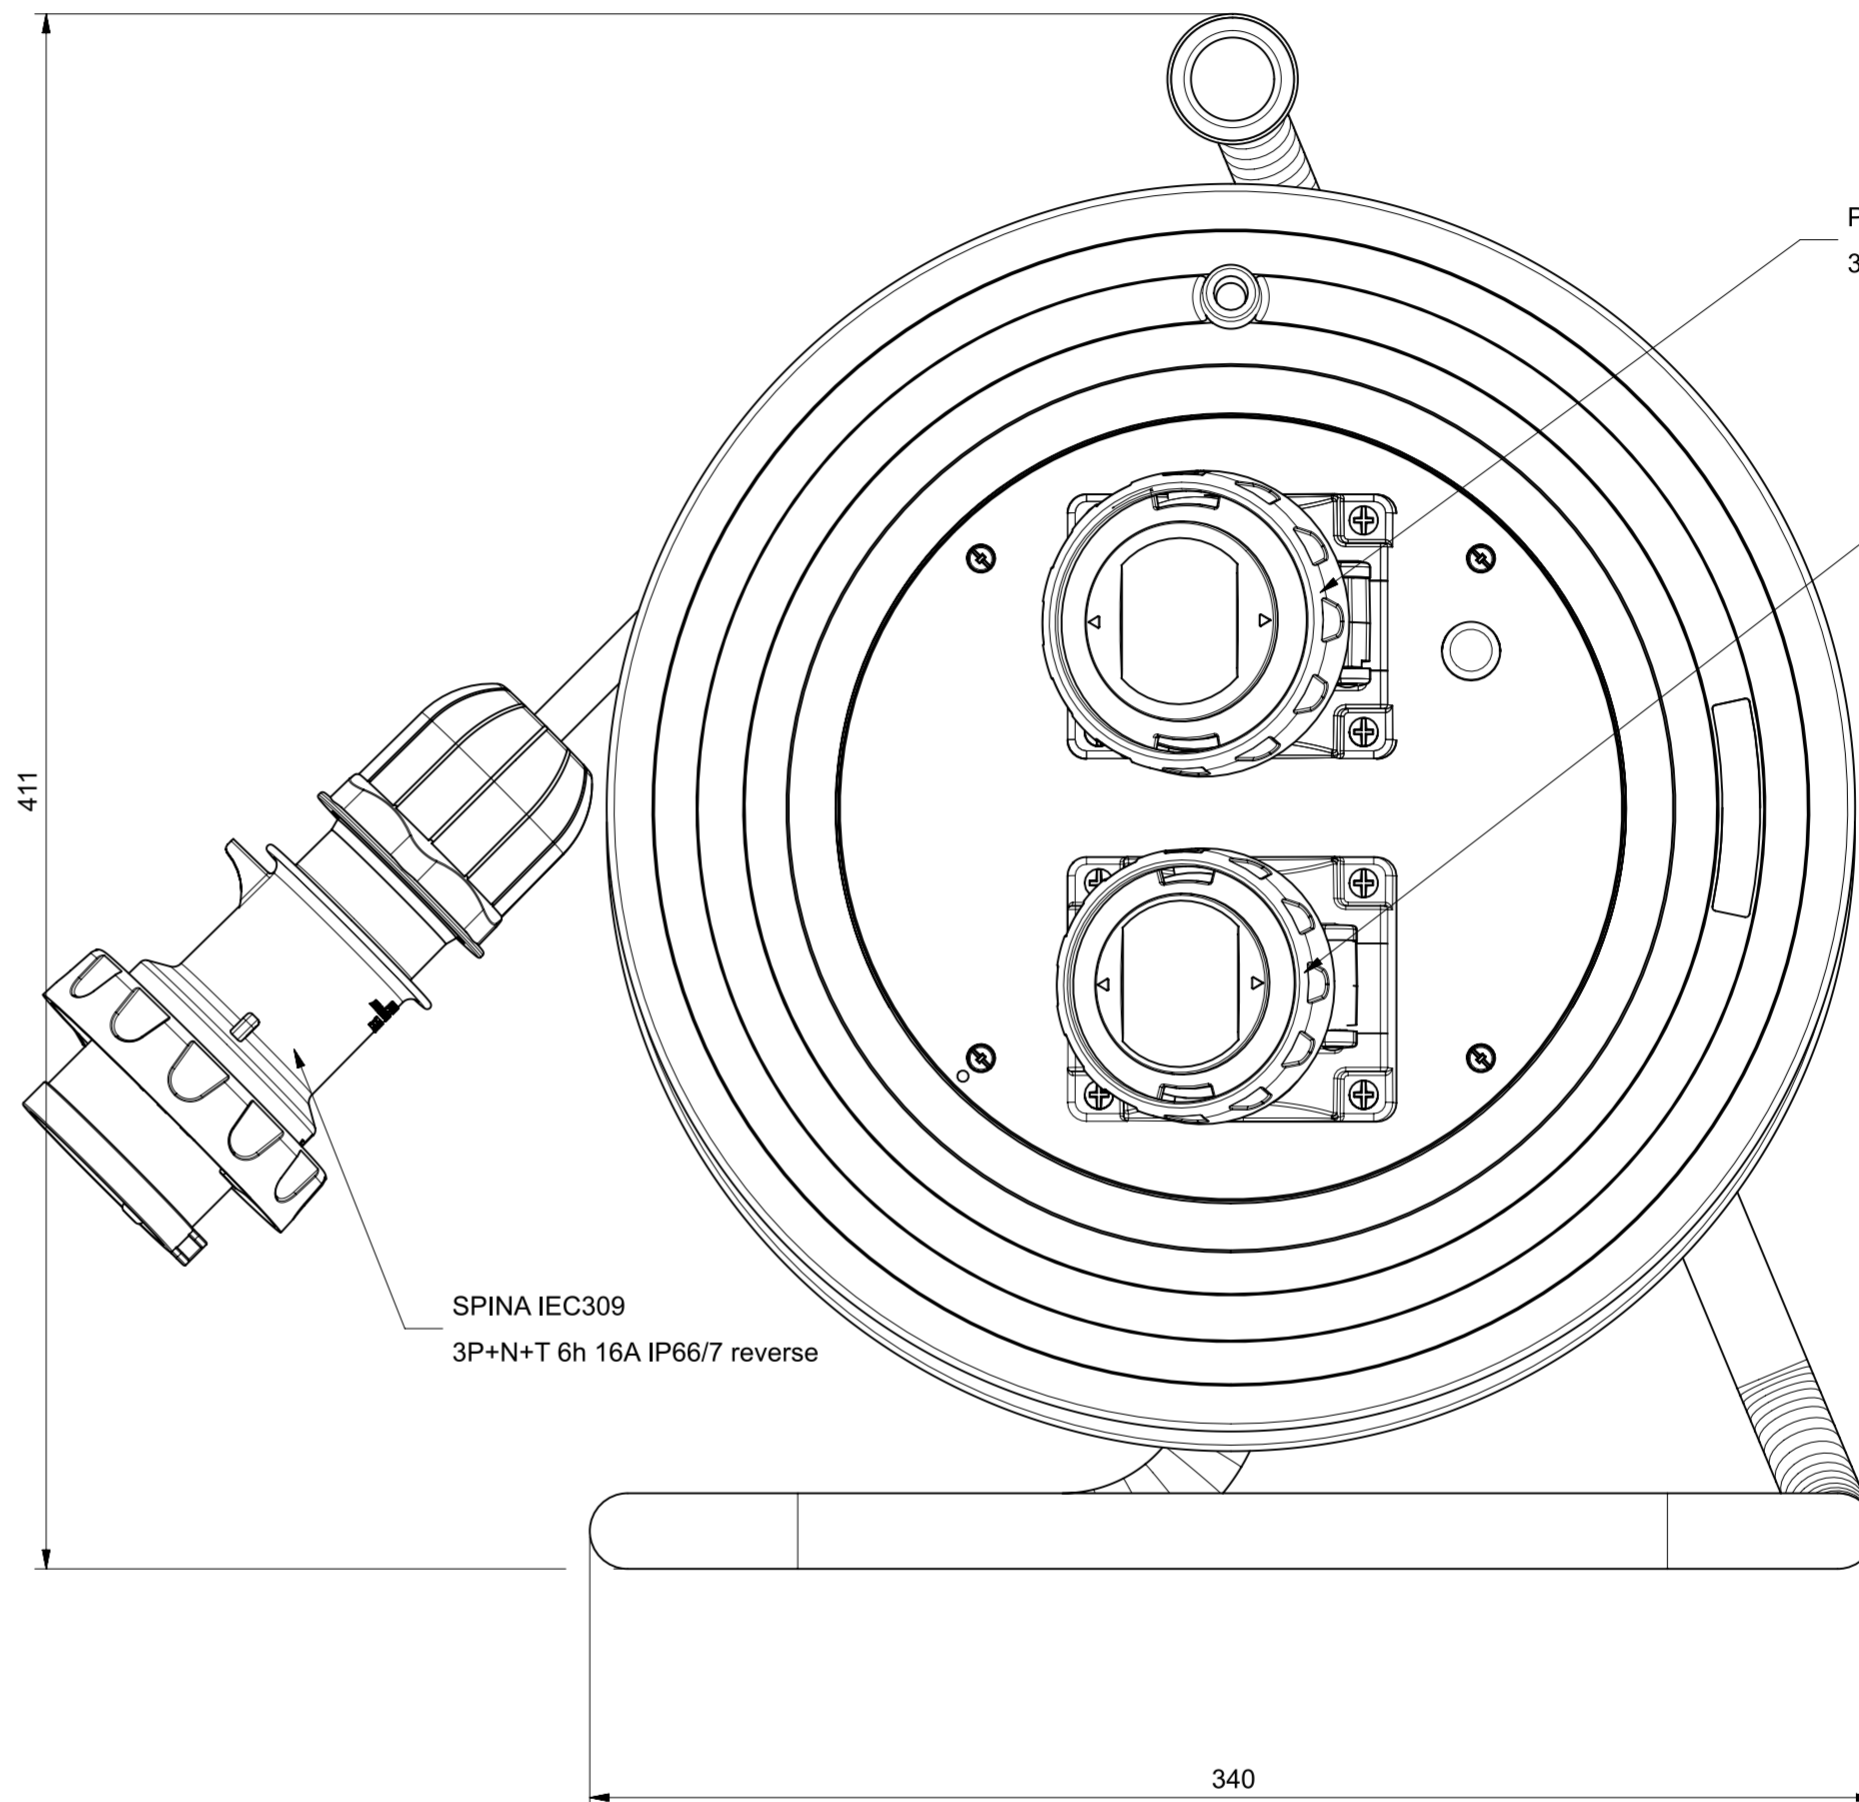

CAVO: VEDI TABELLA

240

PRESA IEC309
3P+T 6h 16A IP55

PRESA IEC309
2P+T 6h 16A IP55

SPINA IEC309
3P+N+T 6h 16A IP66/7 reverse

411

340

CODICE AVVOLGICAVO	TIPO DI CAVO	SEZIONE (mm2)	LUNGHEZZA (m)
746.2510-075	H07RN-F	5x2,5	20

<p>At the end of the law, we reserve the ownership of this design may not be copied and transfer it to third parties or competitors</p> <p>SCAME S.p.A. PARRE - (Bergamo)</p>	Format	A2	Scale	1:2	Mould N°	1000XXXX	Drawn	SCAME	
	Tolerances for linear and angular dimensions without indication of specific tolerances: JS13 / UNI 286-1:2010							Date	gg-mm-aaaa
	DESCRIPTION							Approved	
<p>AVVOLGICAVO ROLLER 330</p>							CODE	Sheet 1 / 1	
								4007897	