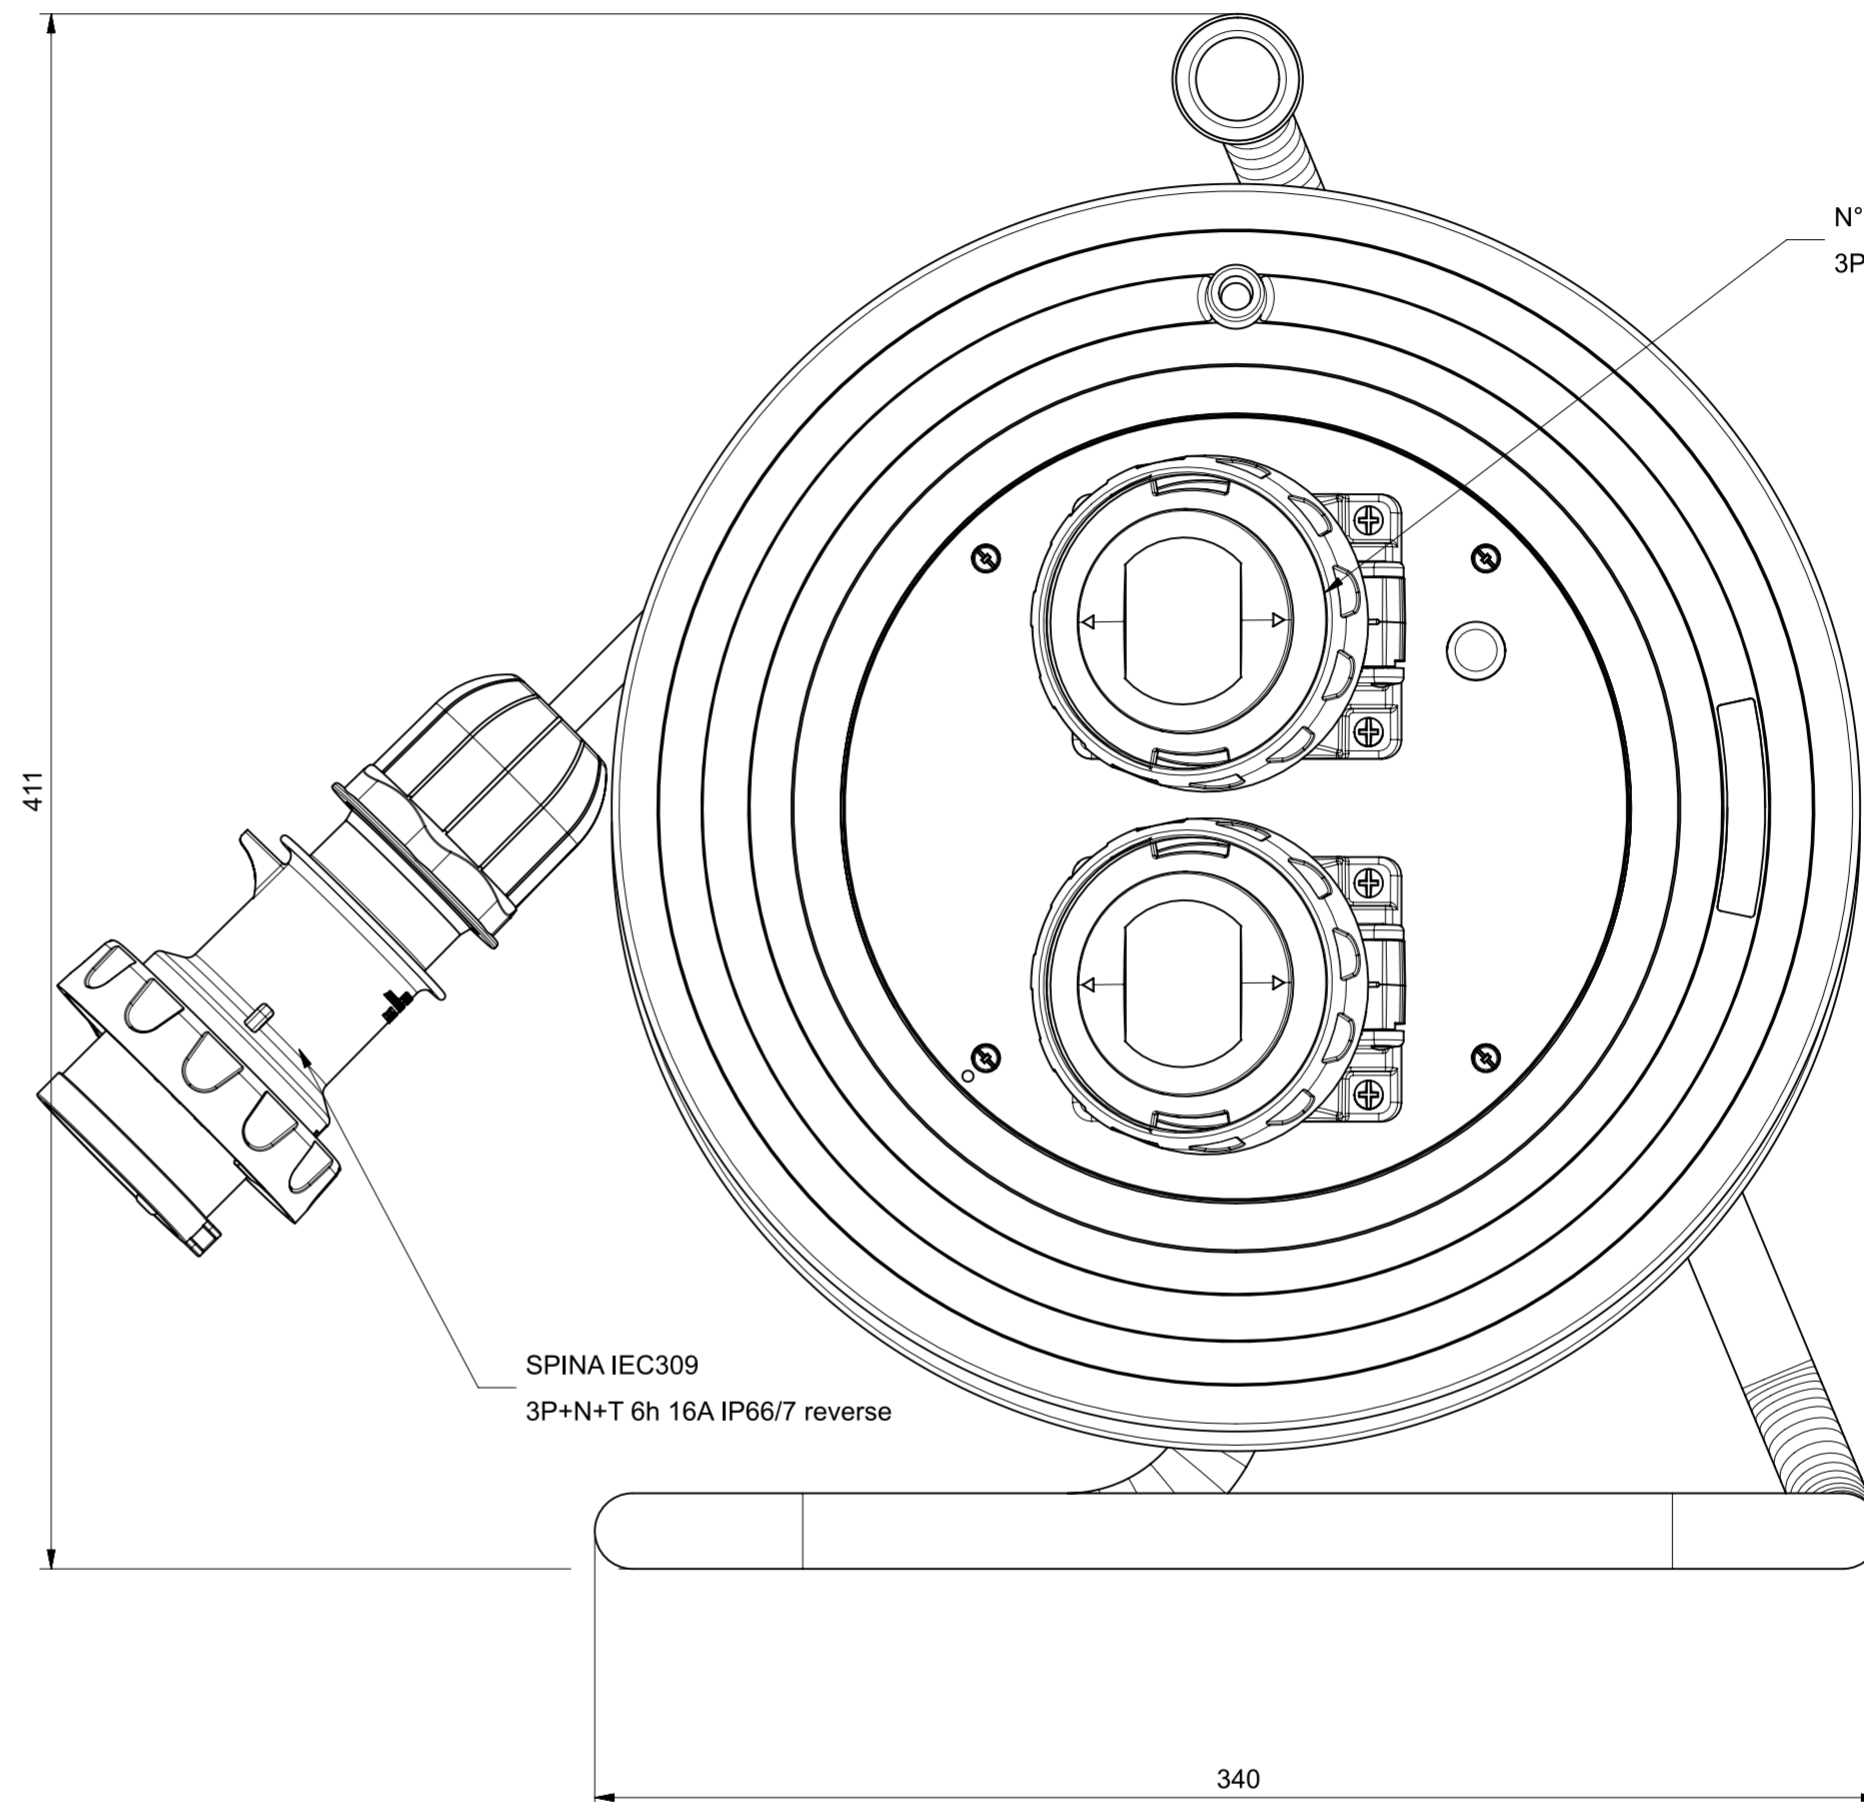

CAVO: VEDI TABELLA

240

N° 2 PRESE IEC309  
3P+N+T 6h 16A IP55

SPINA IEC309  
3P+N+T 6h 16A IP66/7 reverse

411

340

CODICE AVVOLGICAVO	TIPO DI CAVO	SEZIONE (mm2)	LUNGHEZZA (m)
746.2510-093	H07RN-F	5x2,5	20

<p>At the end of the law, we reserve the ownership of this design may not be copied and transfer it to third parties or competitors</p> <p><b>SCAME</b> S.p.A. PARRE - (Bergamo)</p>	Format	A2	Scale	1:2	Mould N°	1000XXXX	Drawn	SCAME	
	Tolerances for linear and angular dimensions without indication of specific tolerances: JS13 / UNI 286-1:2010							Date	gg-mm-aaaa
	DESCRIPTION							Approved	
<p>AVVOLGICAVO ROLLER 330</p>							CODE	Sheet 1 / 1	
								4007898	